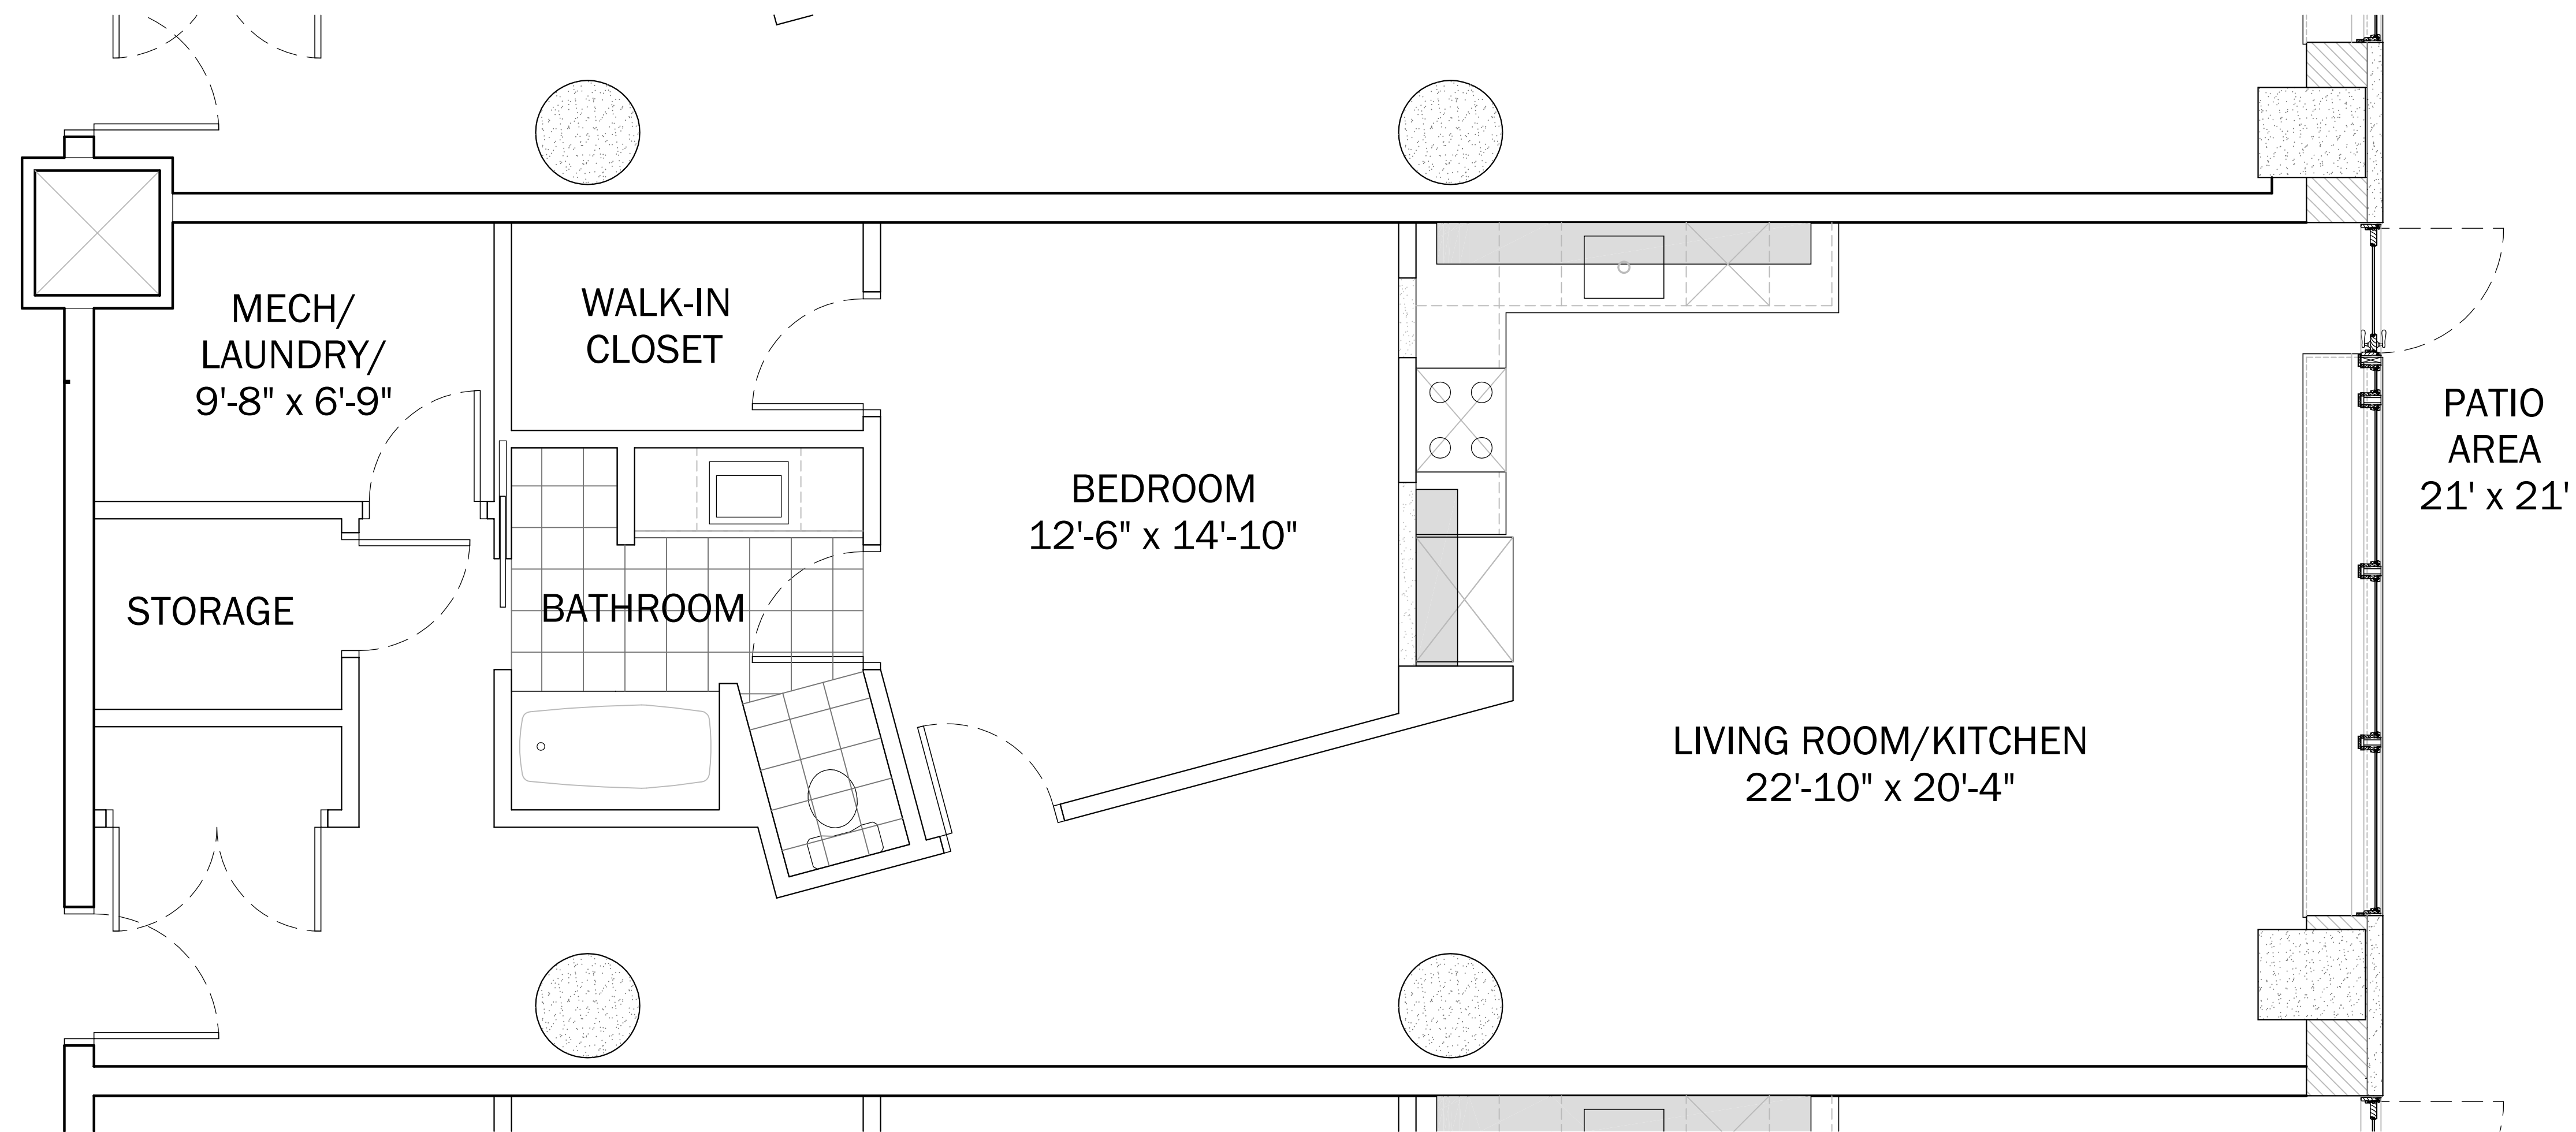

# Unit 110

MI TOWN

UNIT KEYPLAN

NORTH