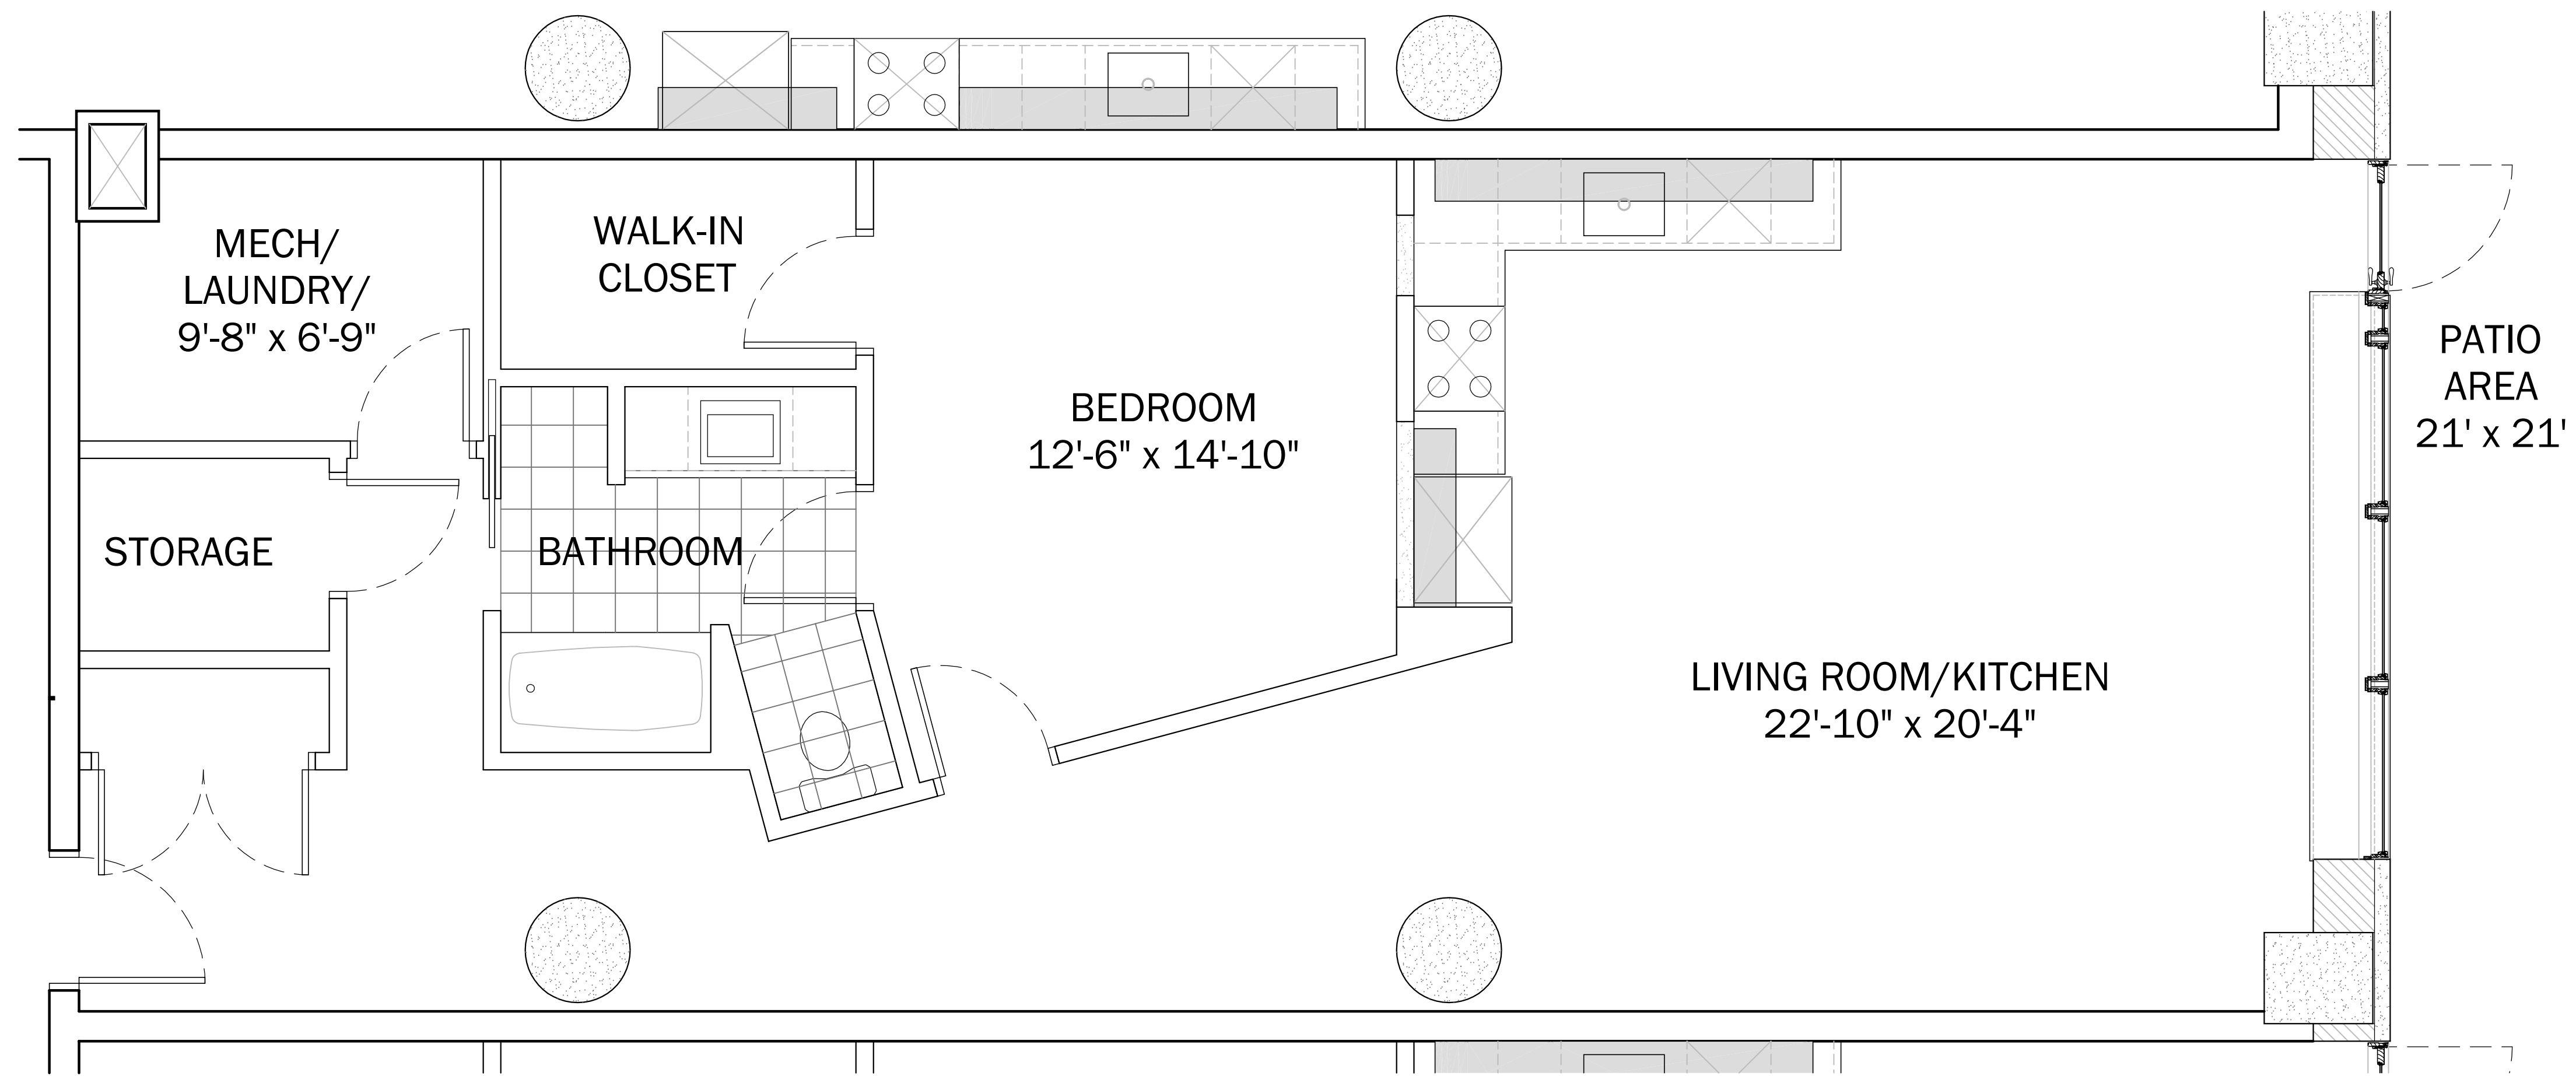

# Unit 112

MI TOWN

UNIT KEYPLAN

NORTH