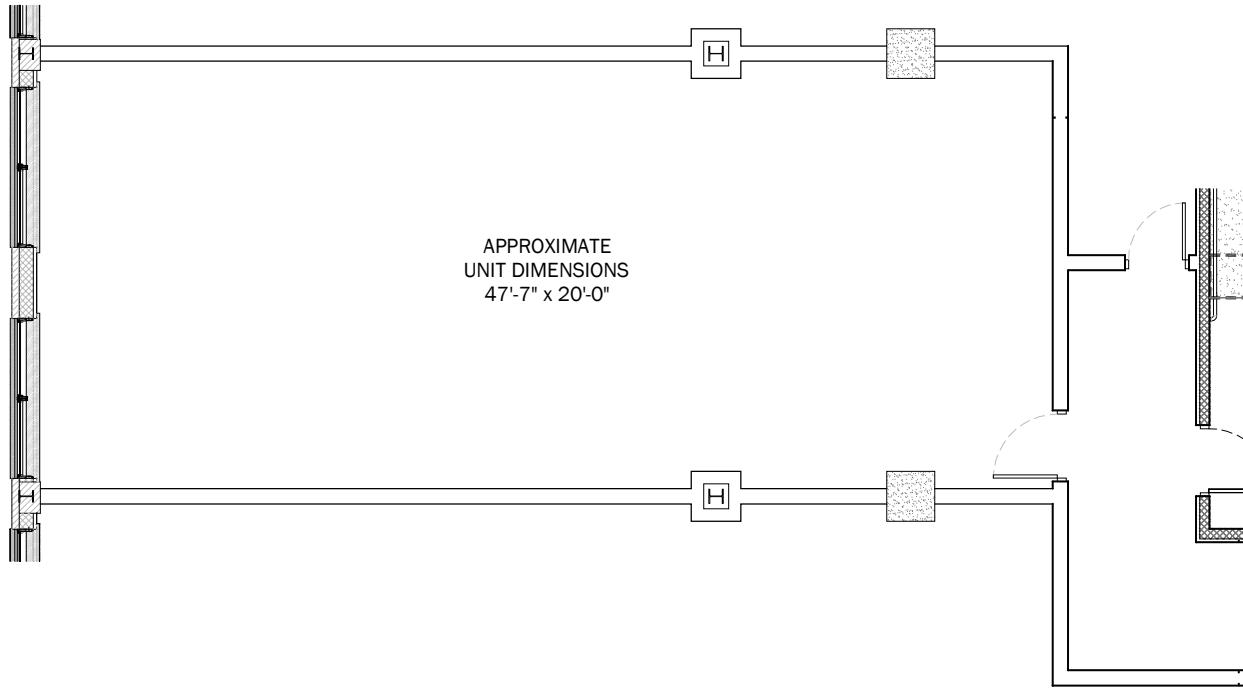

# Unit 201

MI TOWN

UNIT KEYPLAN

NORTH