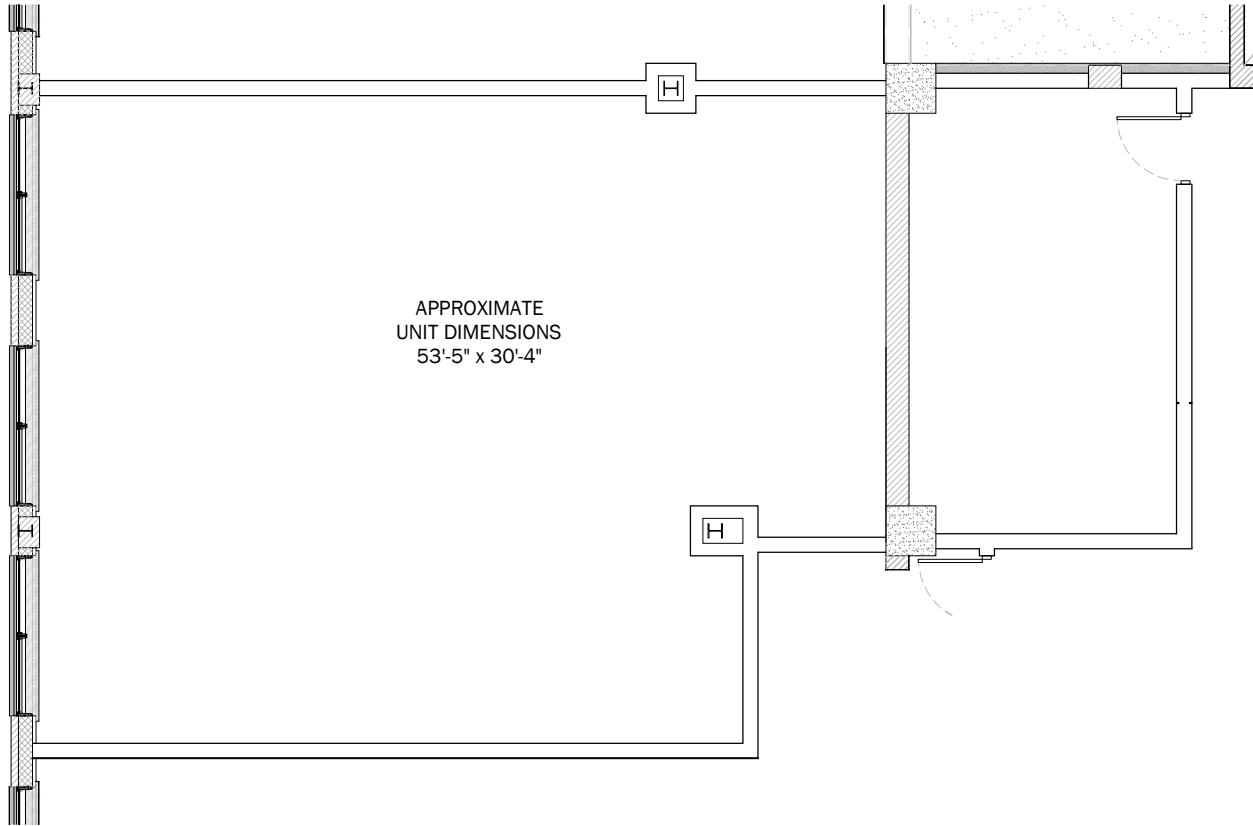

Unit 206

MI TOWN

UNIT KEYPLAN