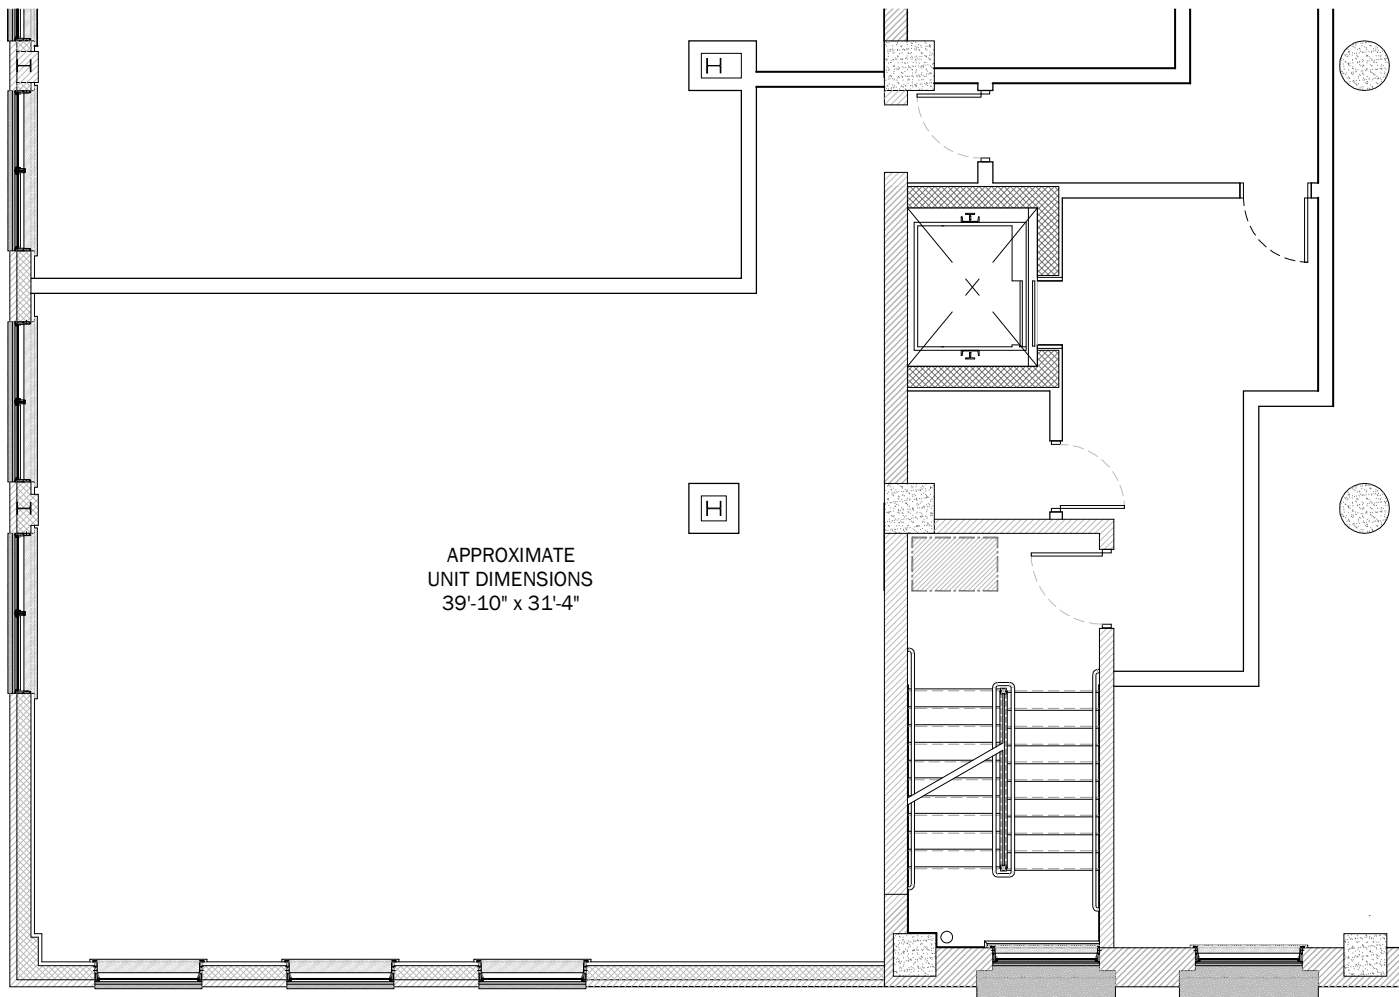

Unit 207

APPROXIMATE
UNIT DIMENSIONS
39'-10" x 31'-4"

MI TOWN

UNIT KEYPLAN

NORTH