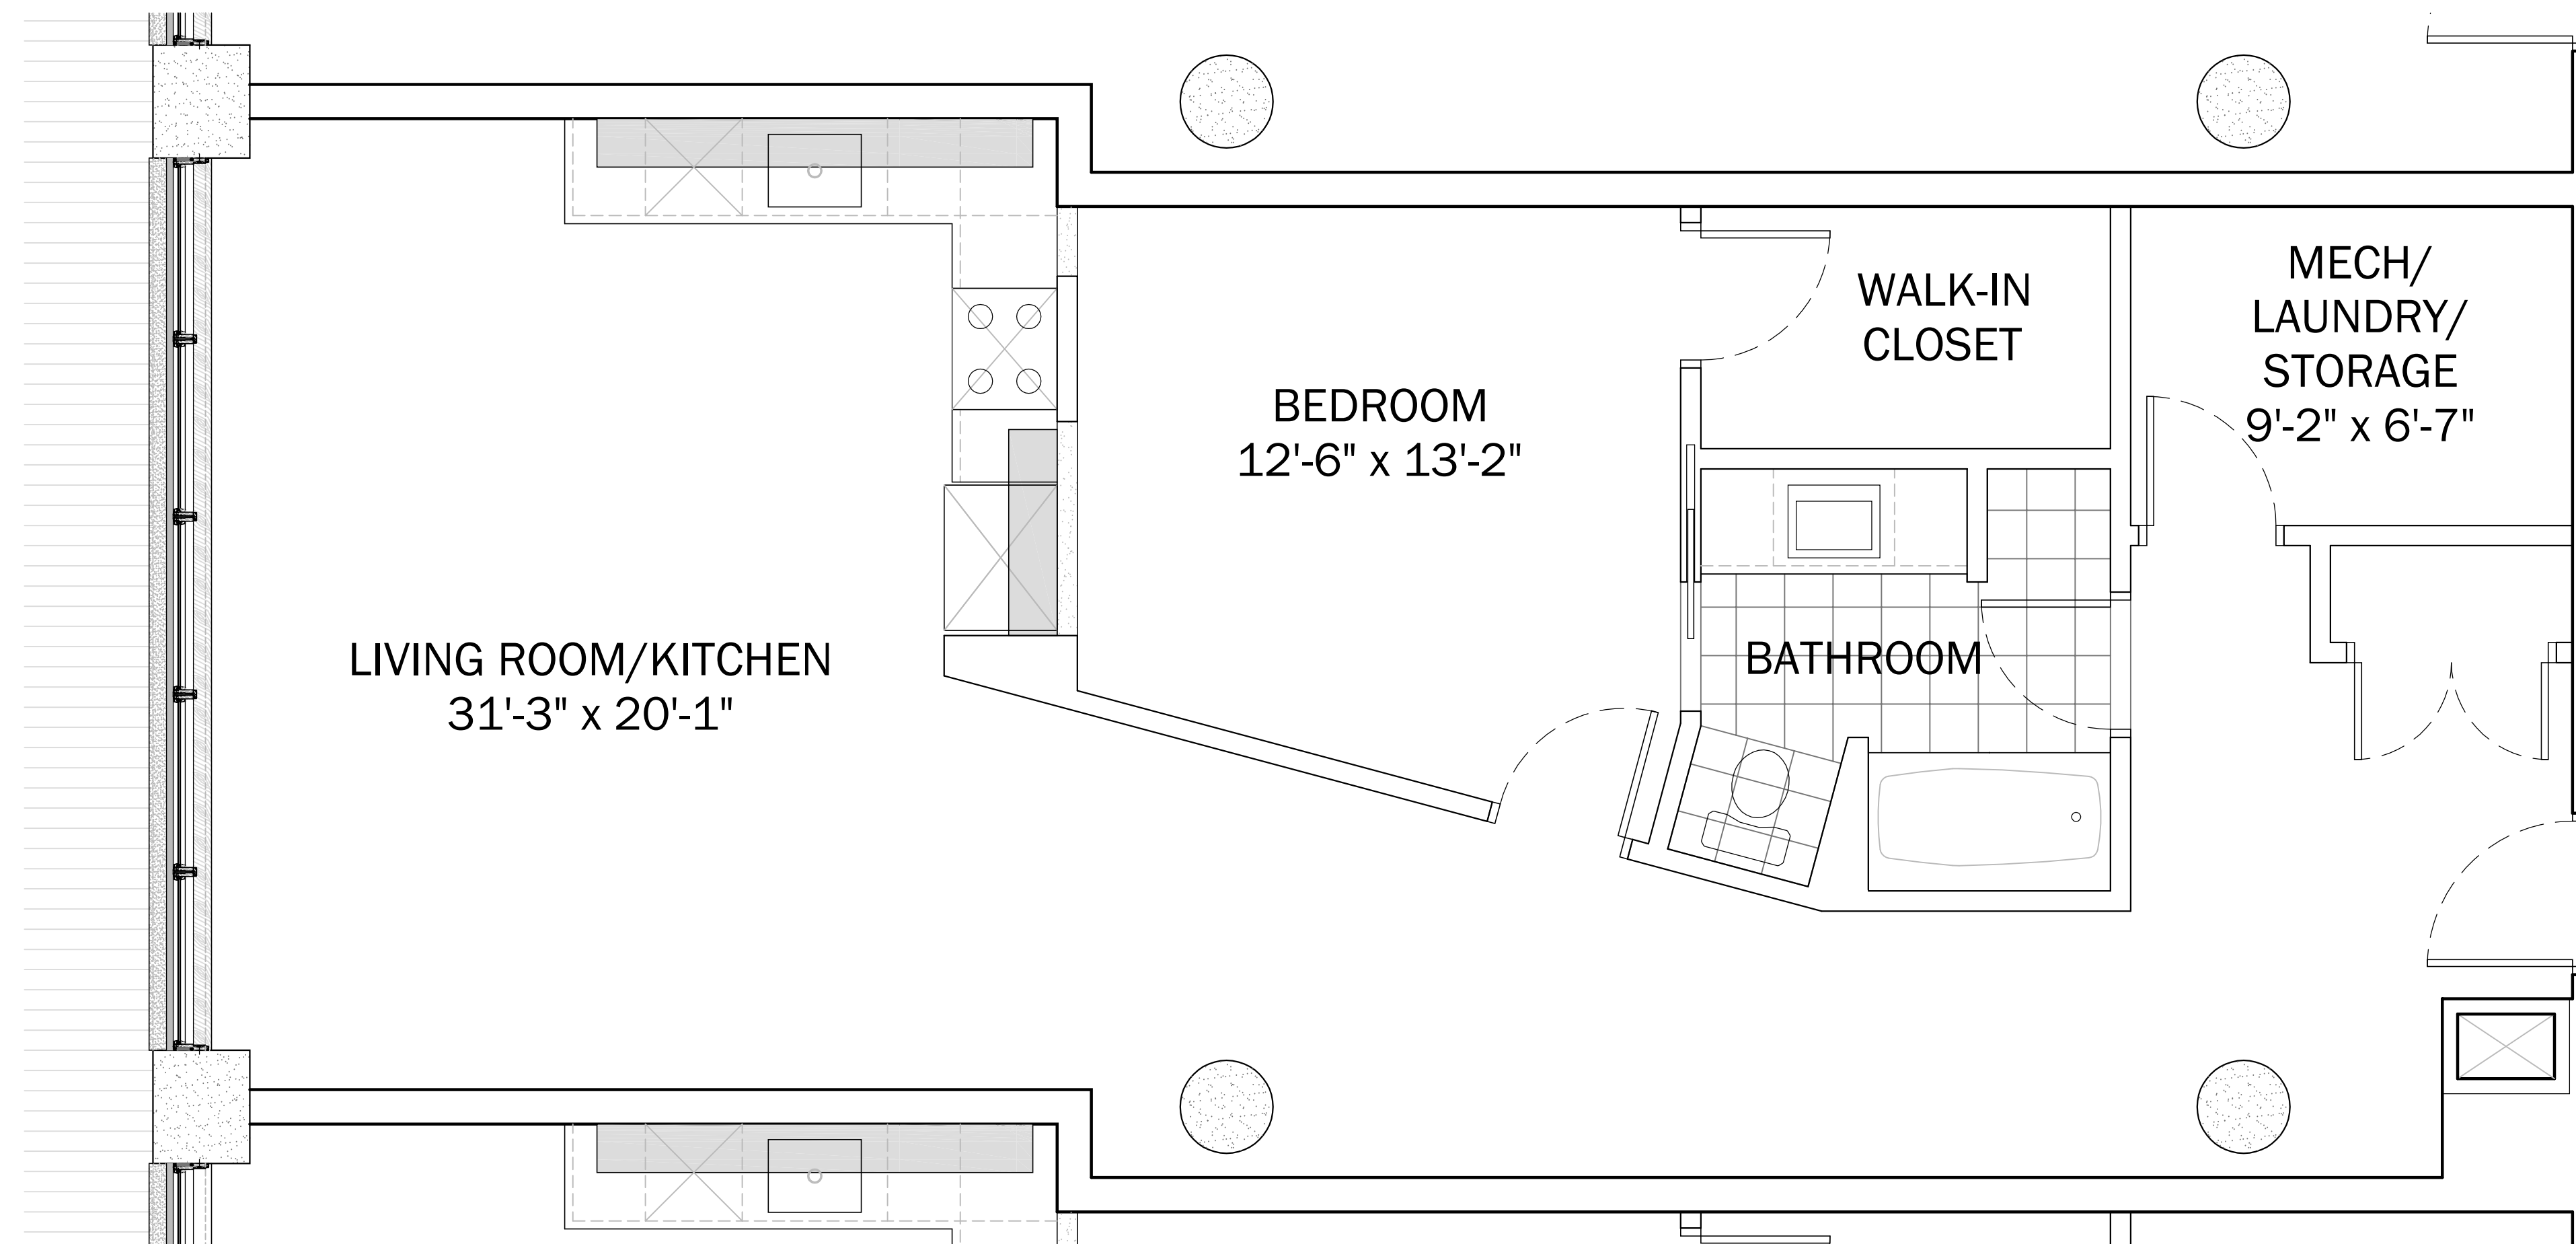

# Unit 304

MI TOWN

UNIT KEYPLAN

NORTH