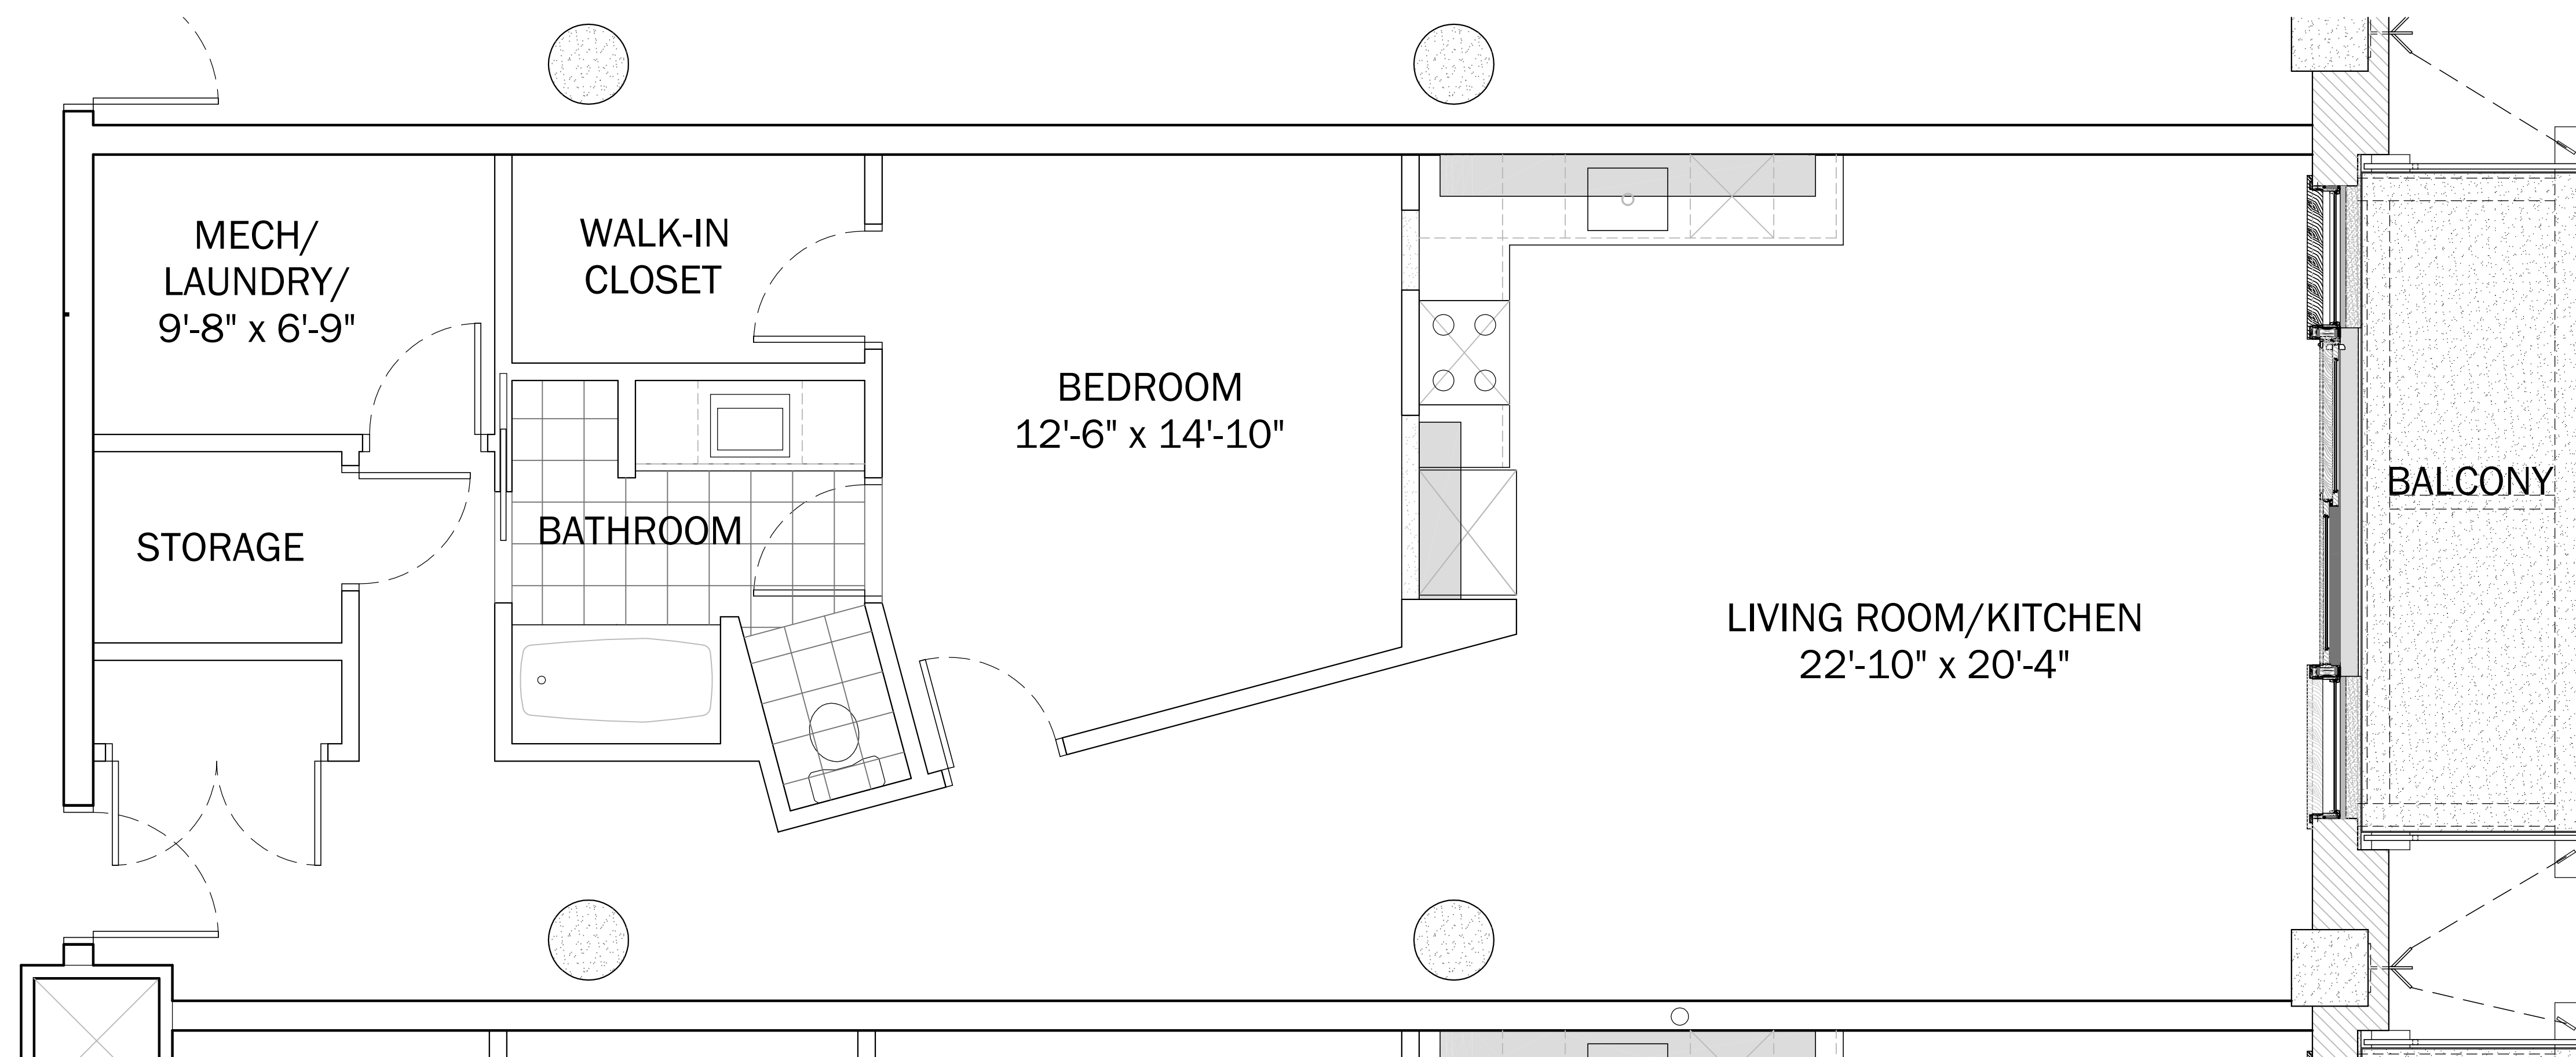

# Unit 307

MI TOWN

UNIT KEYPLAN

NORTH