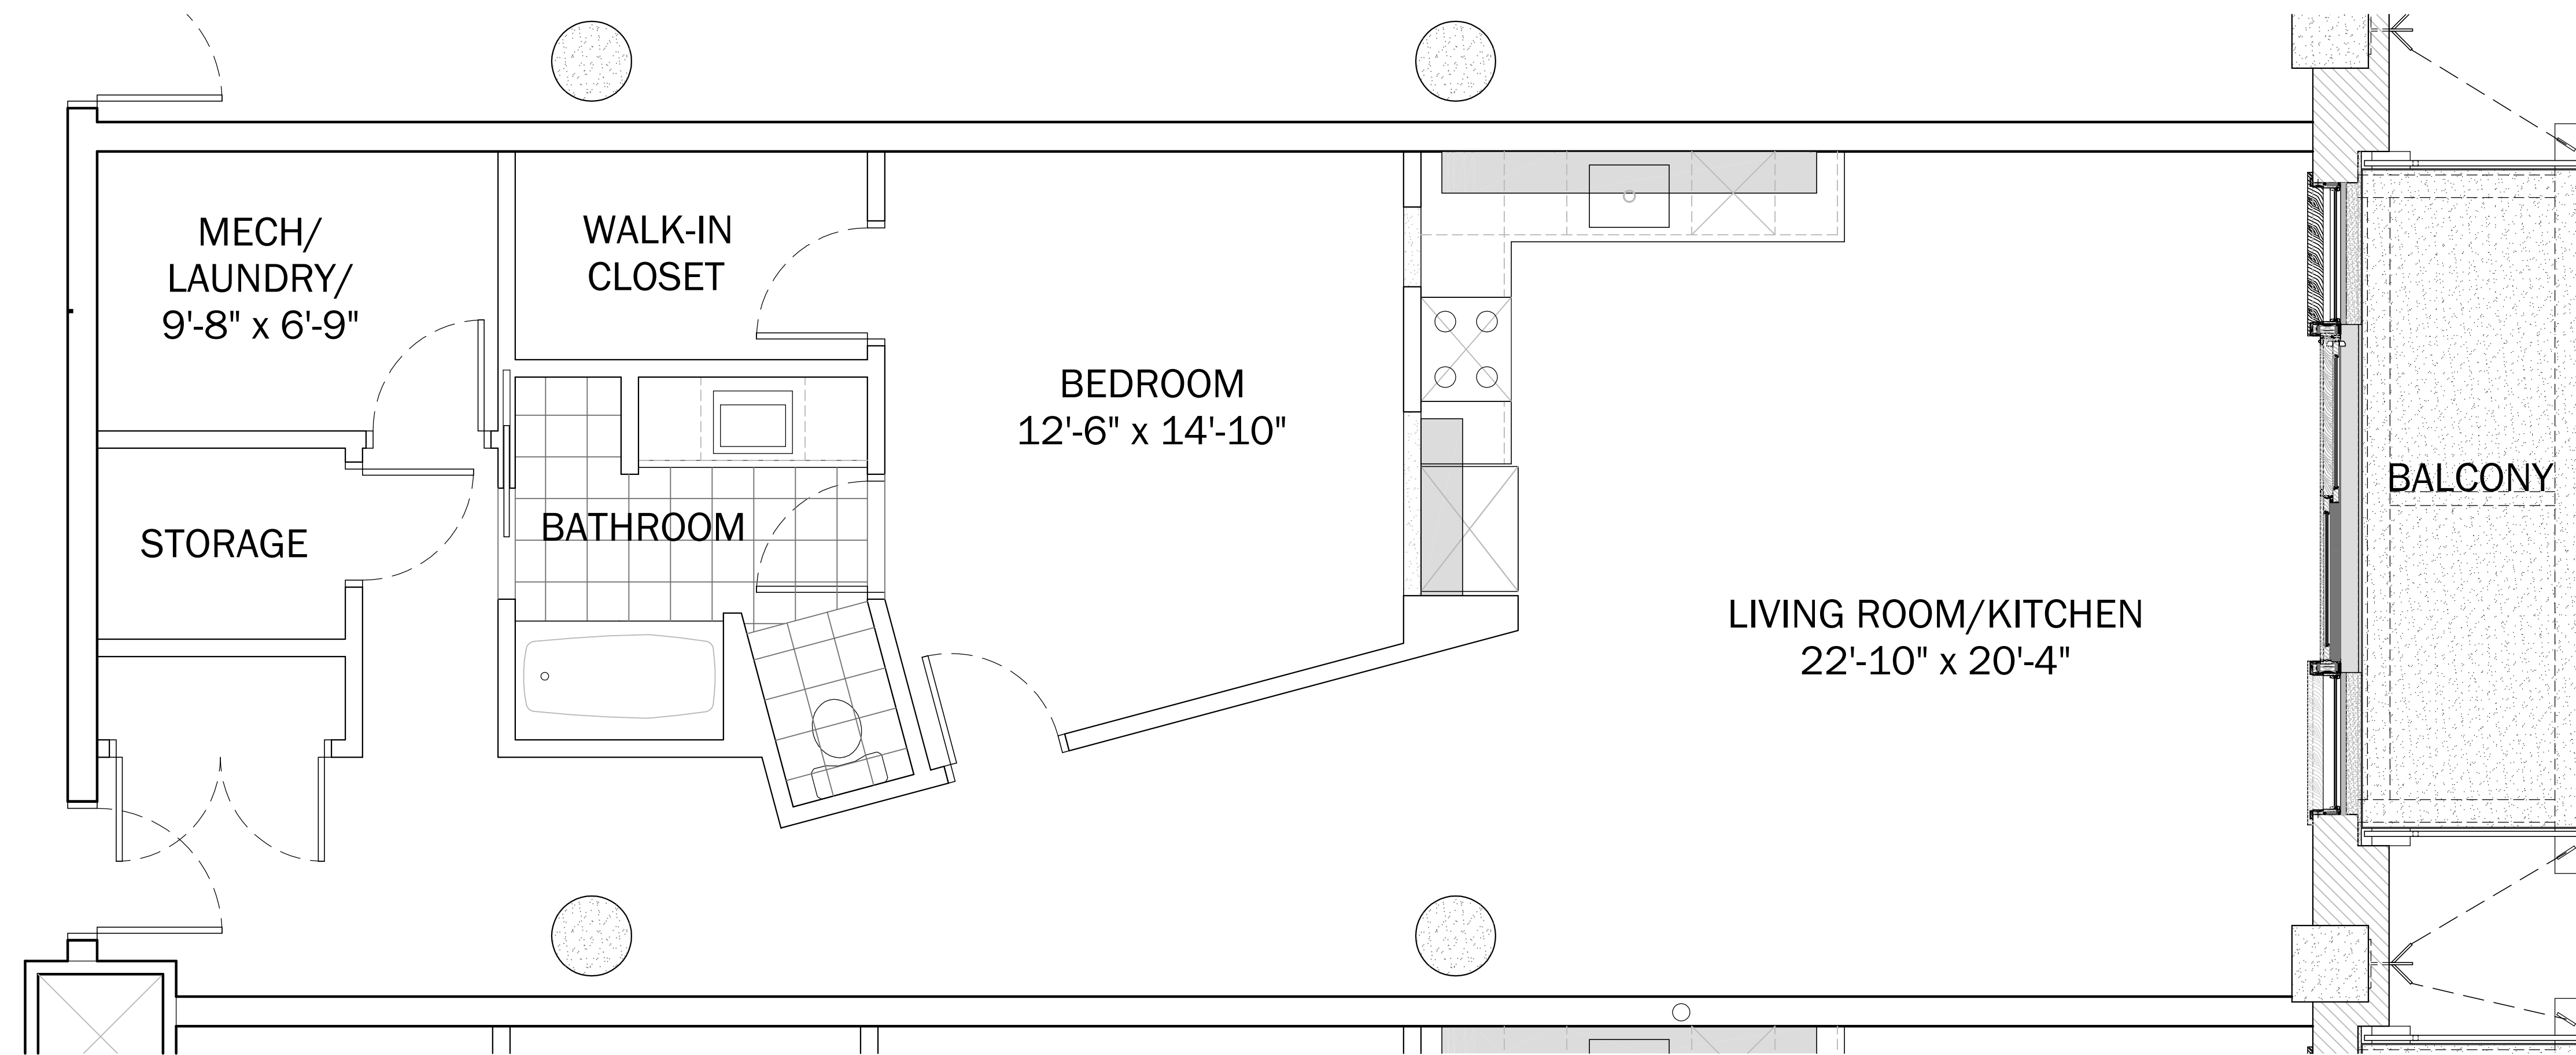

# Unit 307

MI TOWN

UNIT KEYPLAN

NORTH