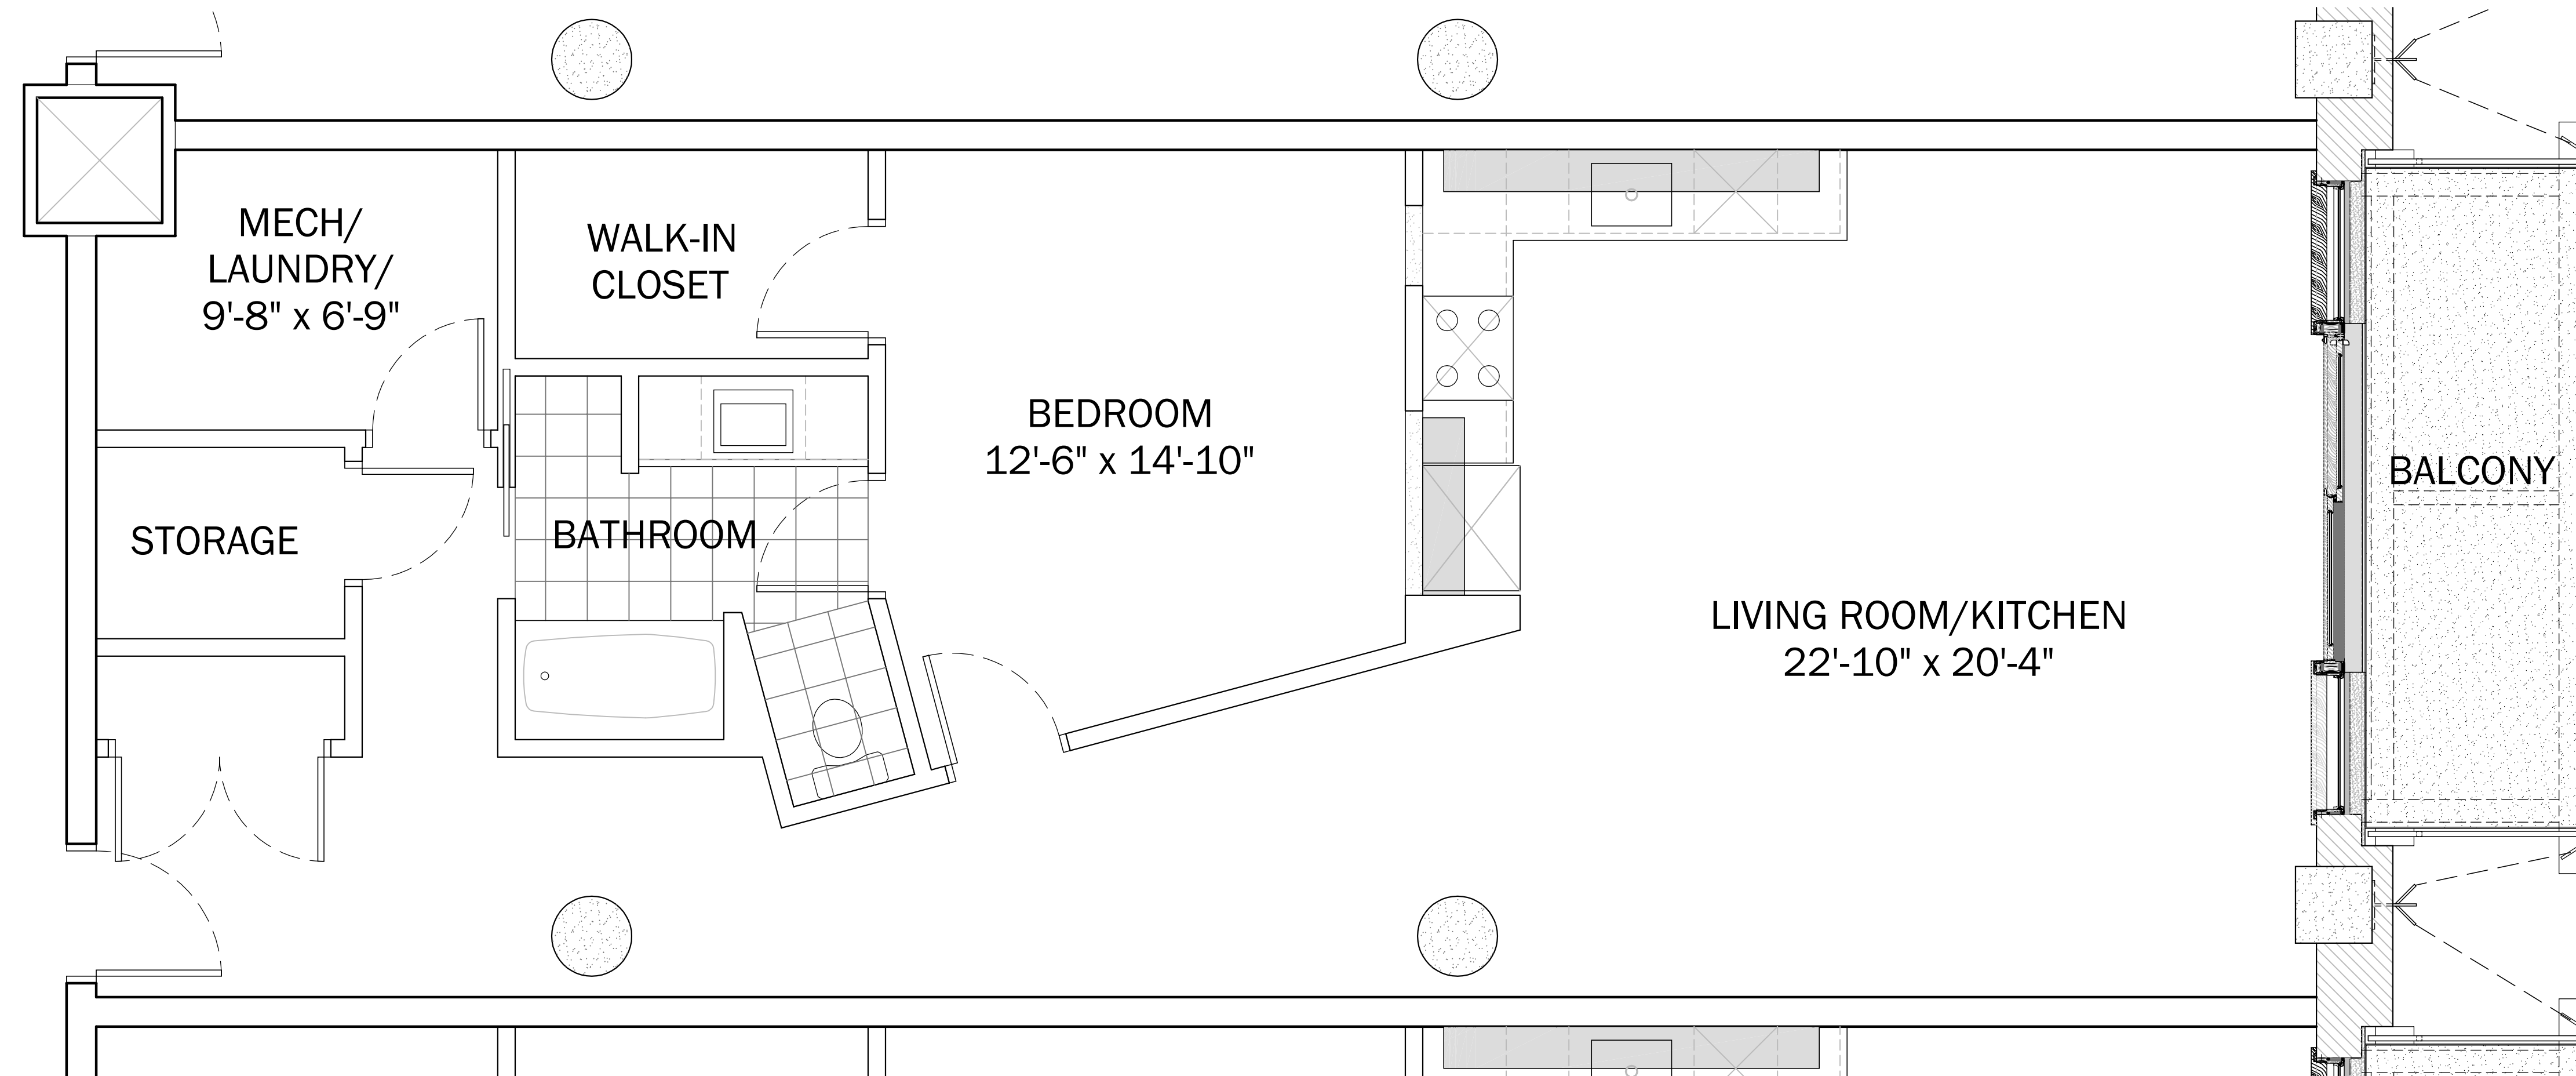

# Unit 308

MI TOWN

UNIT KEYPLAN

NORTH