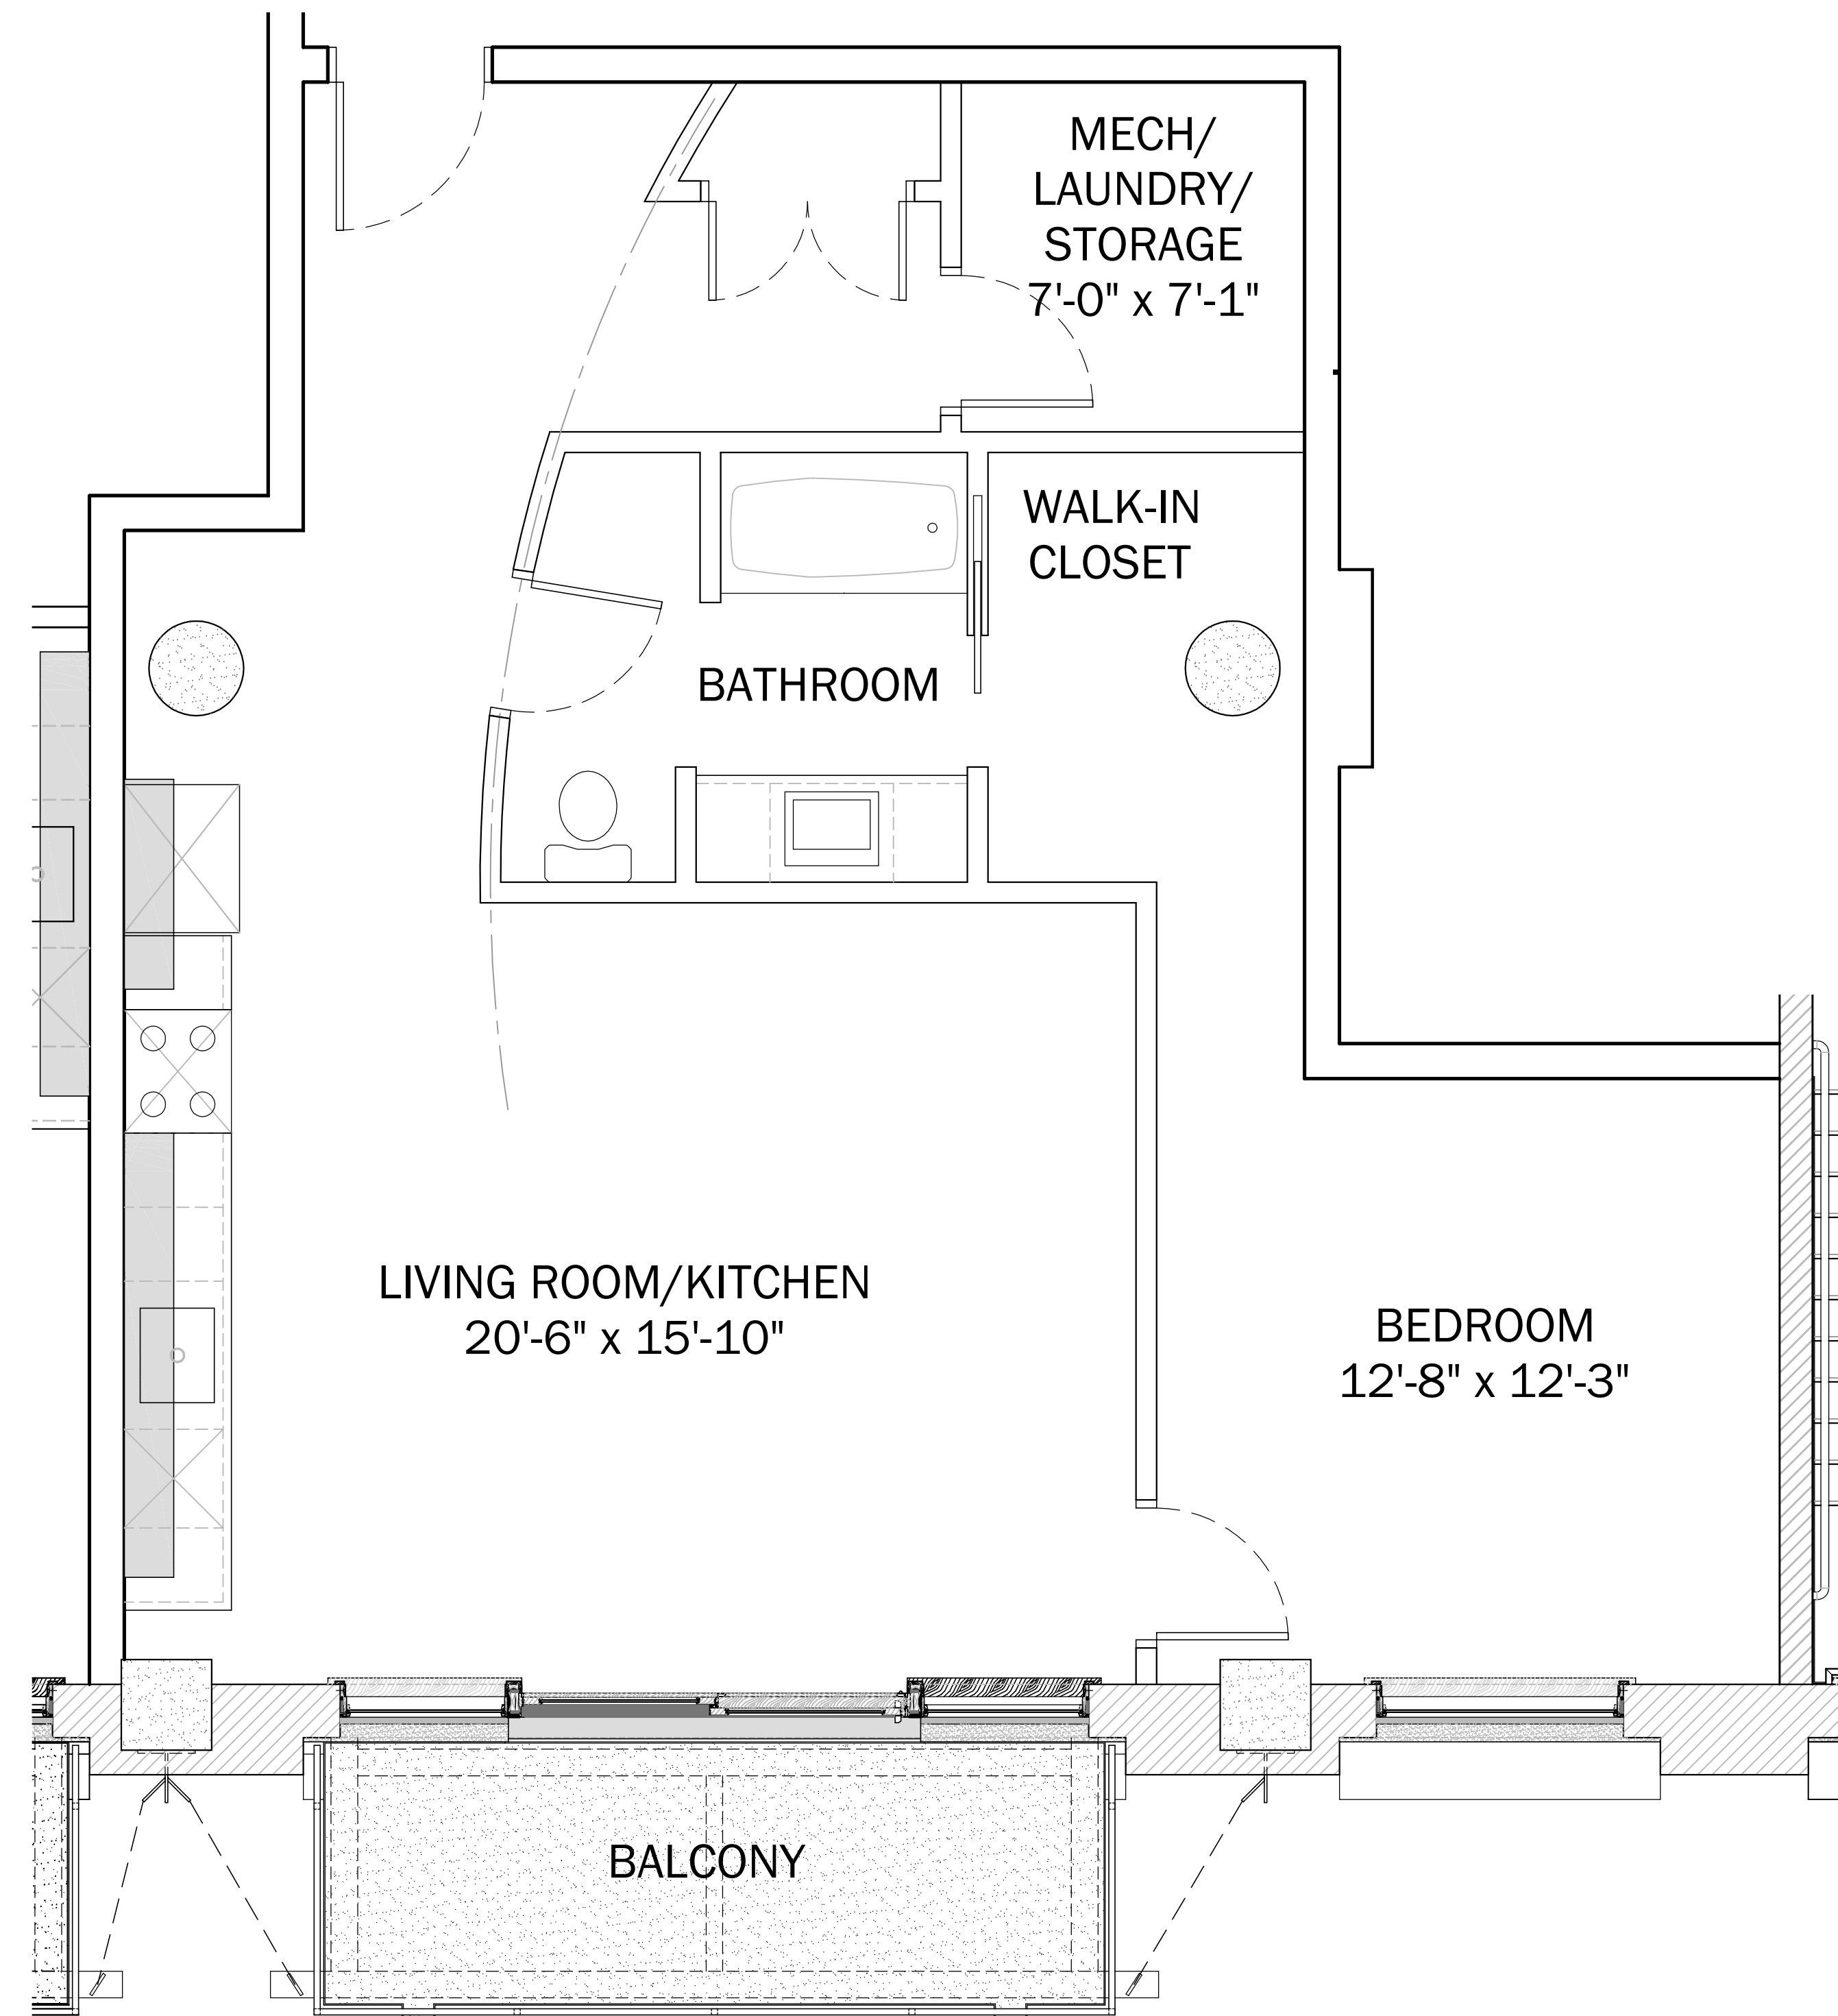

Unit 310

MI TOWN

UNIT KEYPLAN

NORTH