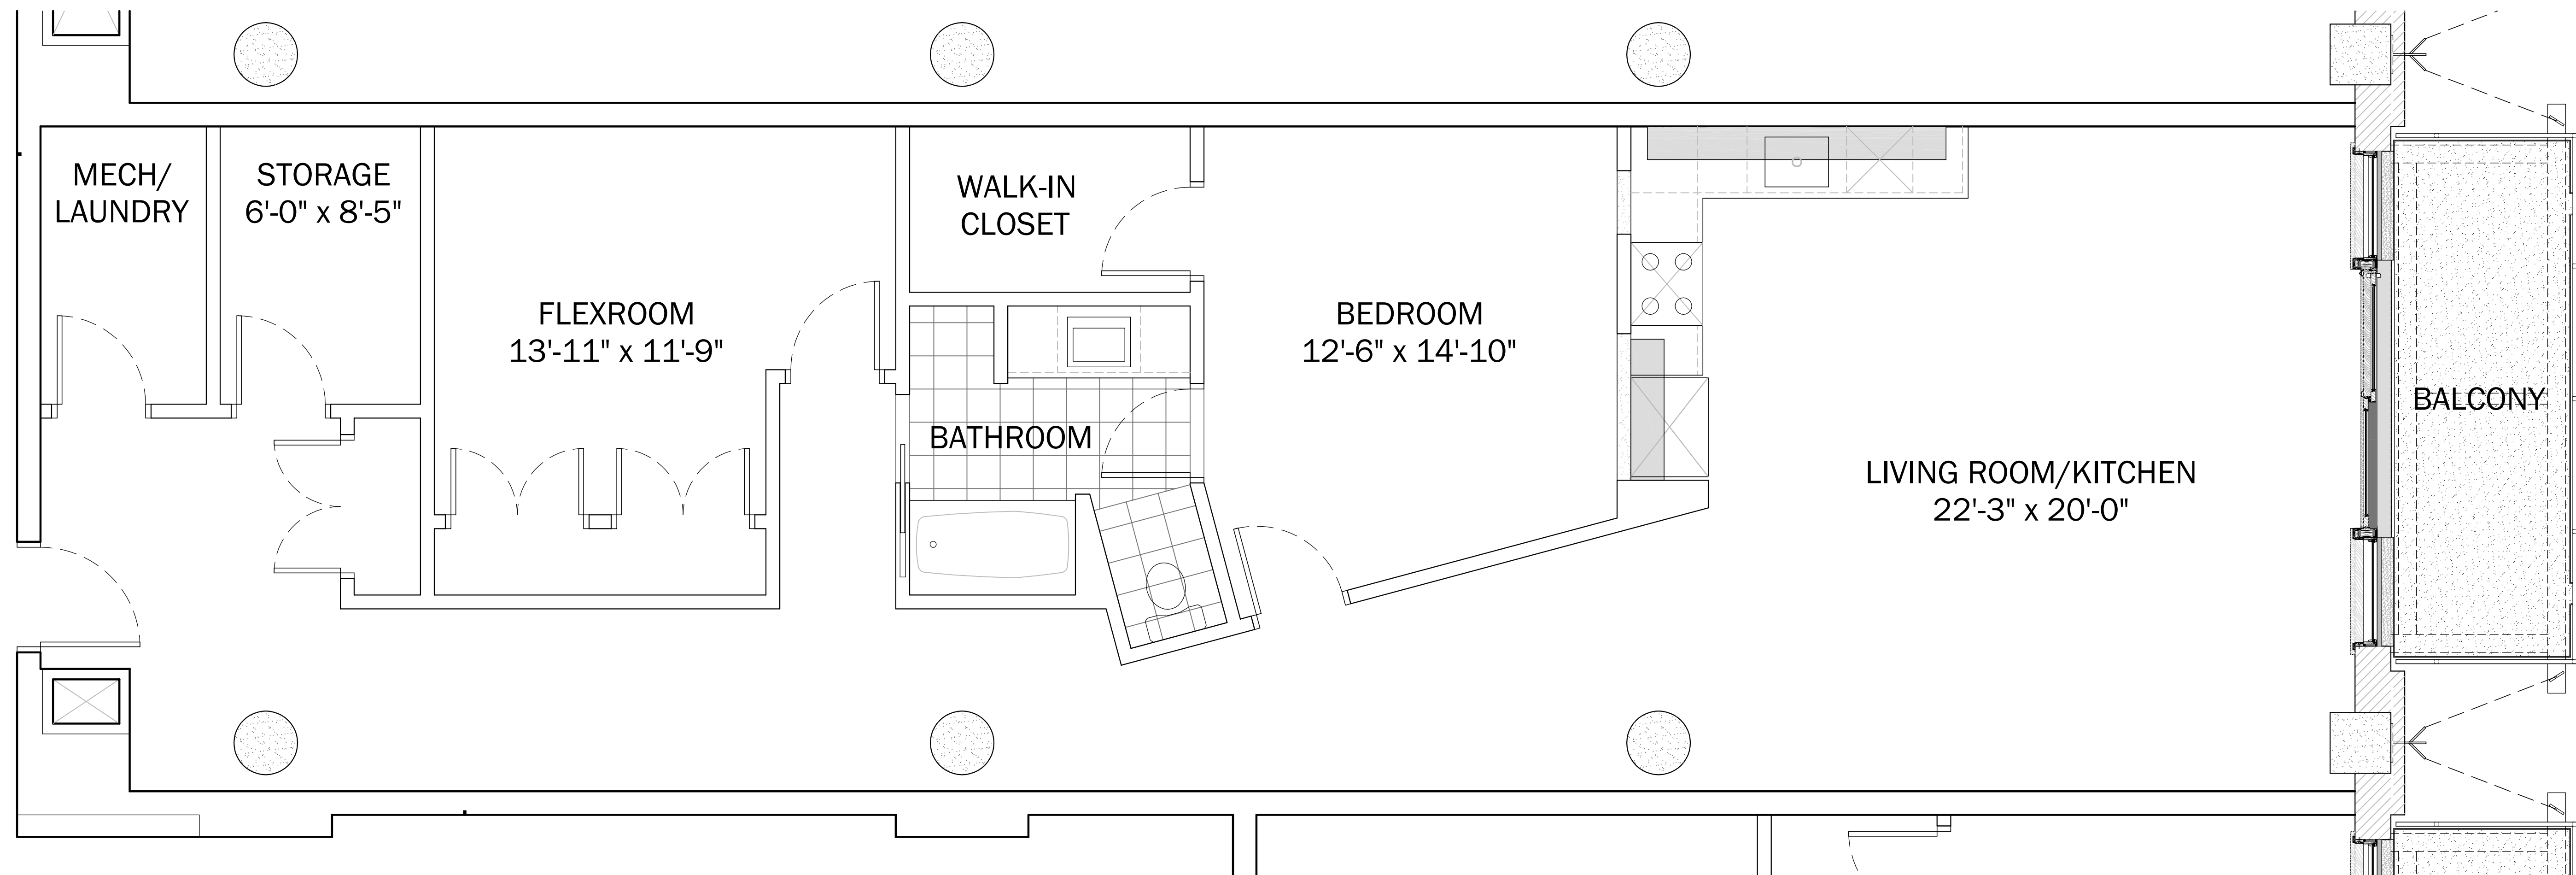

# Unit 312

MI TOWN

UNIT KEYPLAN

NORTH