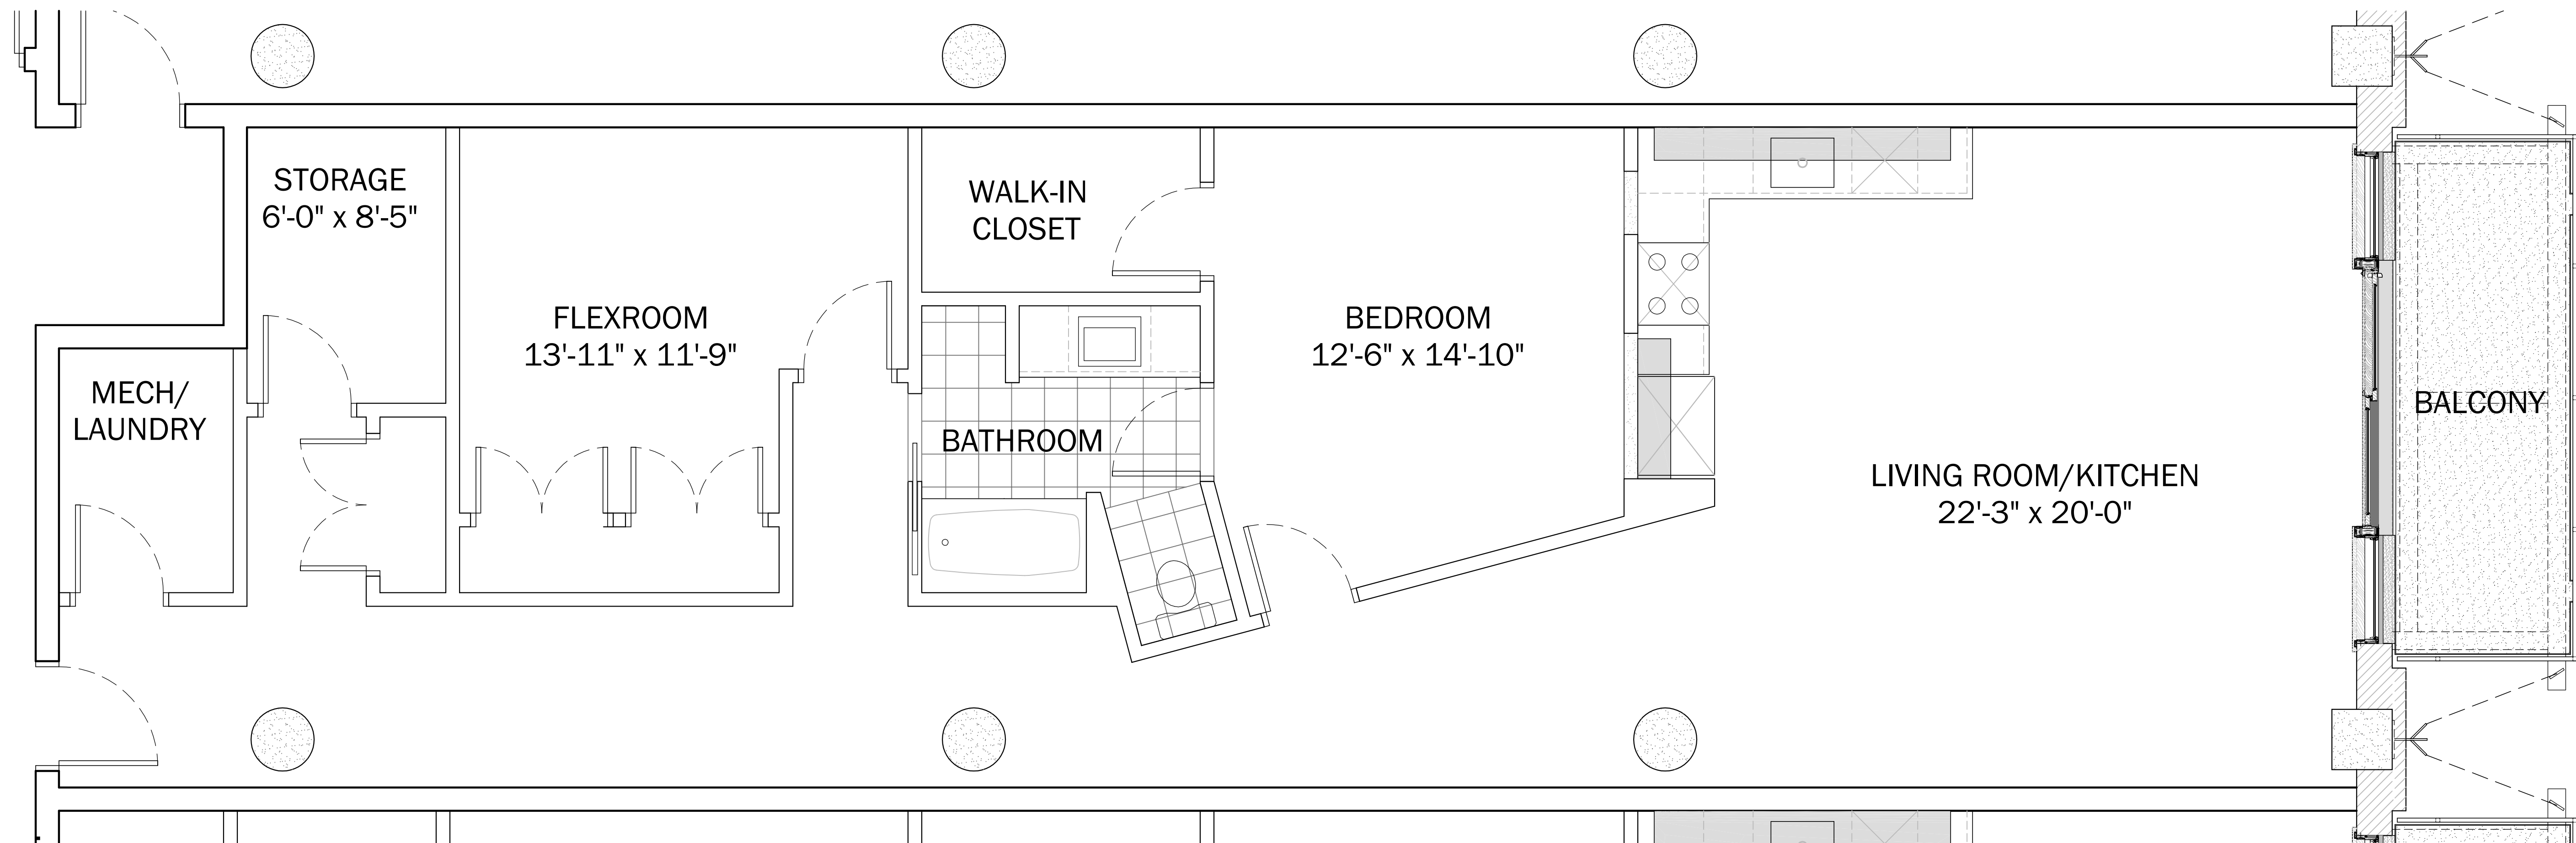

# Unit 316

MI TOWN

UNIT KEYPLAN

NORTH