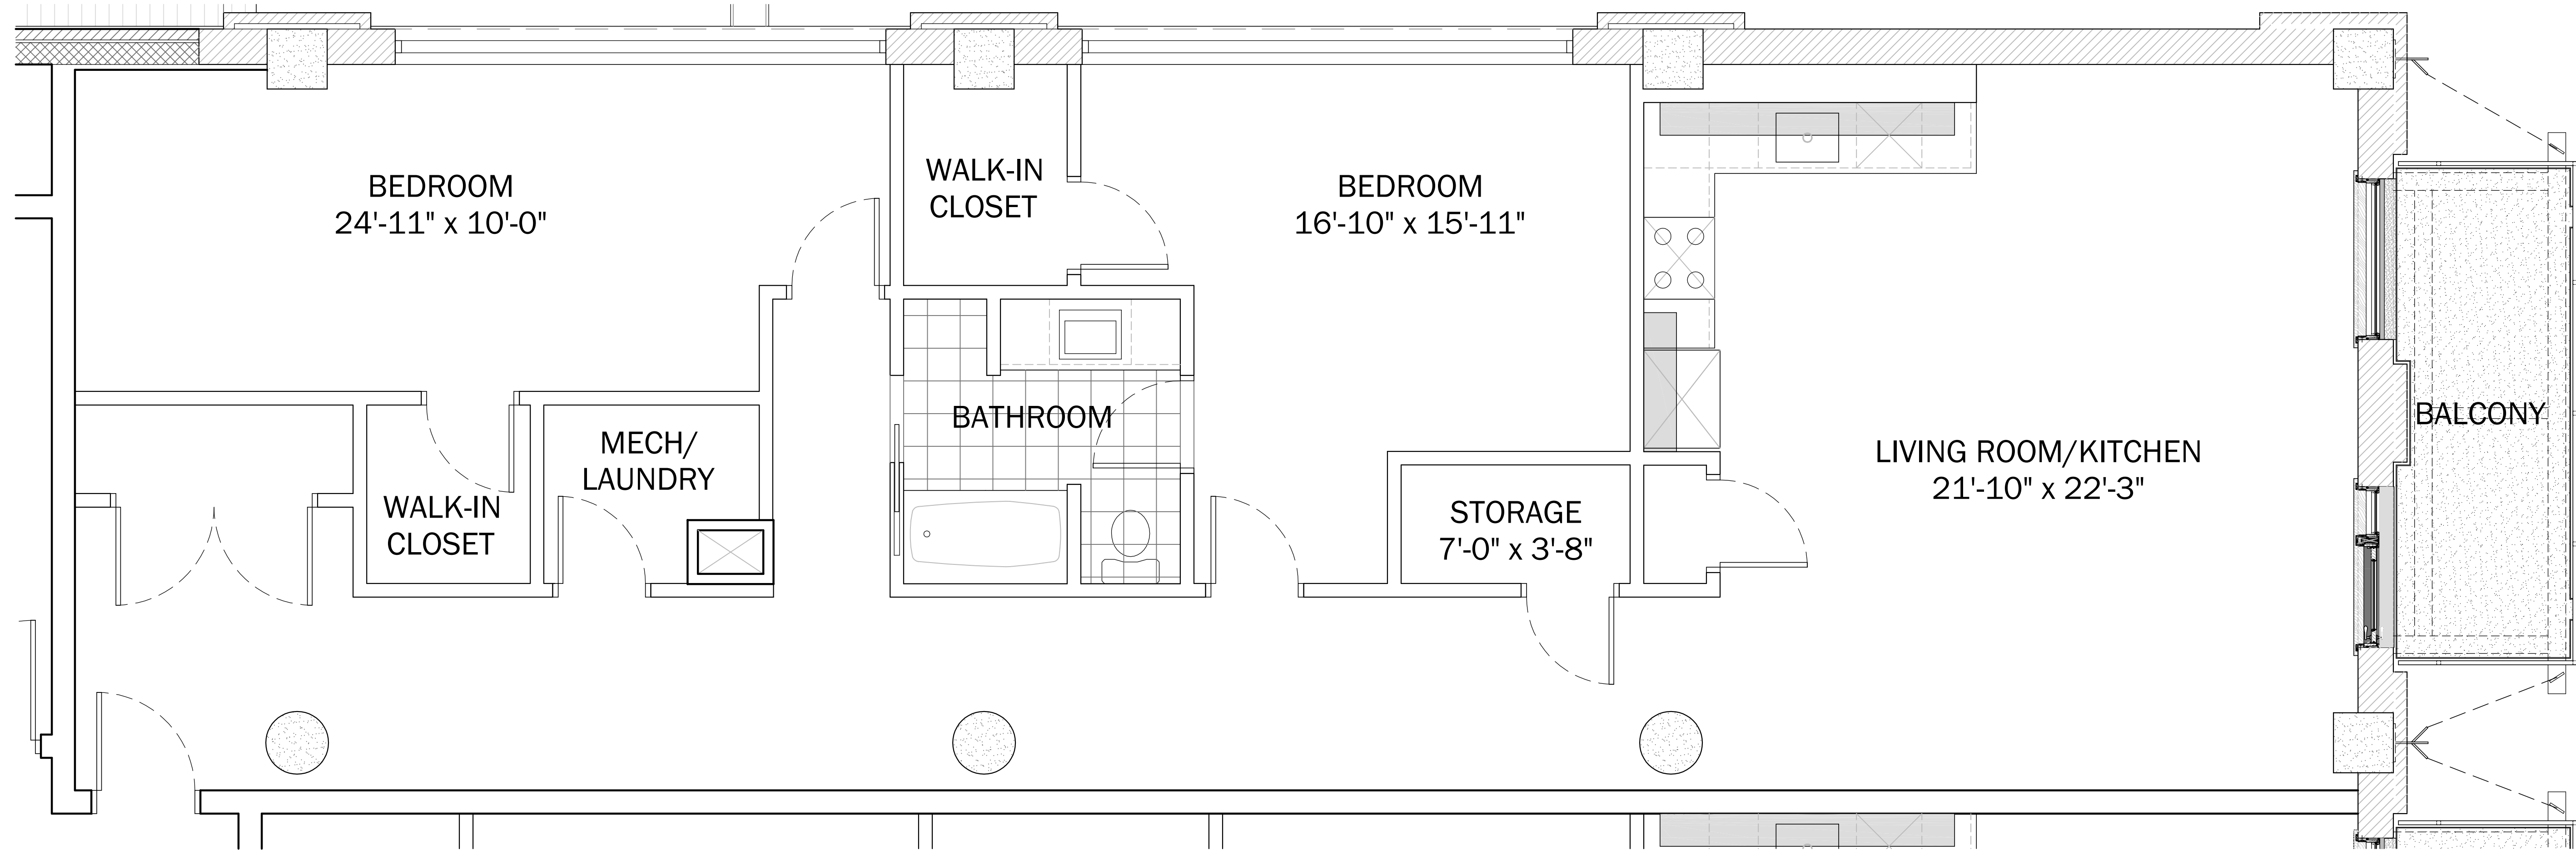

# Unit 317

MI TOWN

UNIT KEYPLAN

NORTH