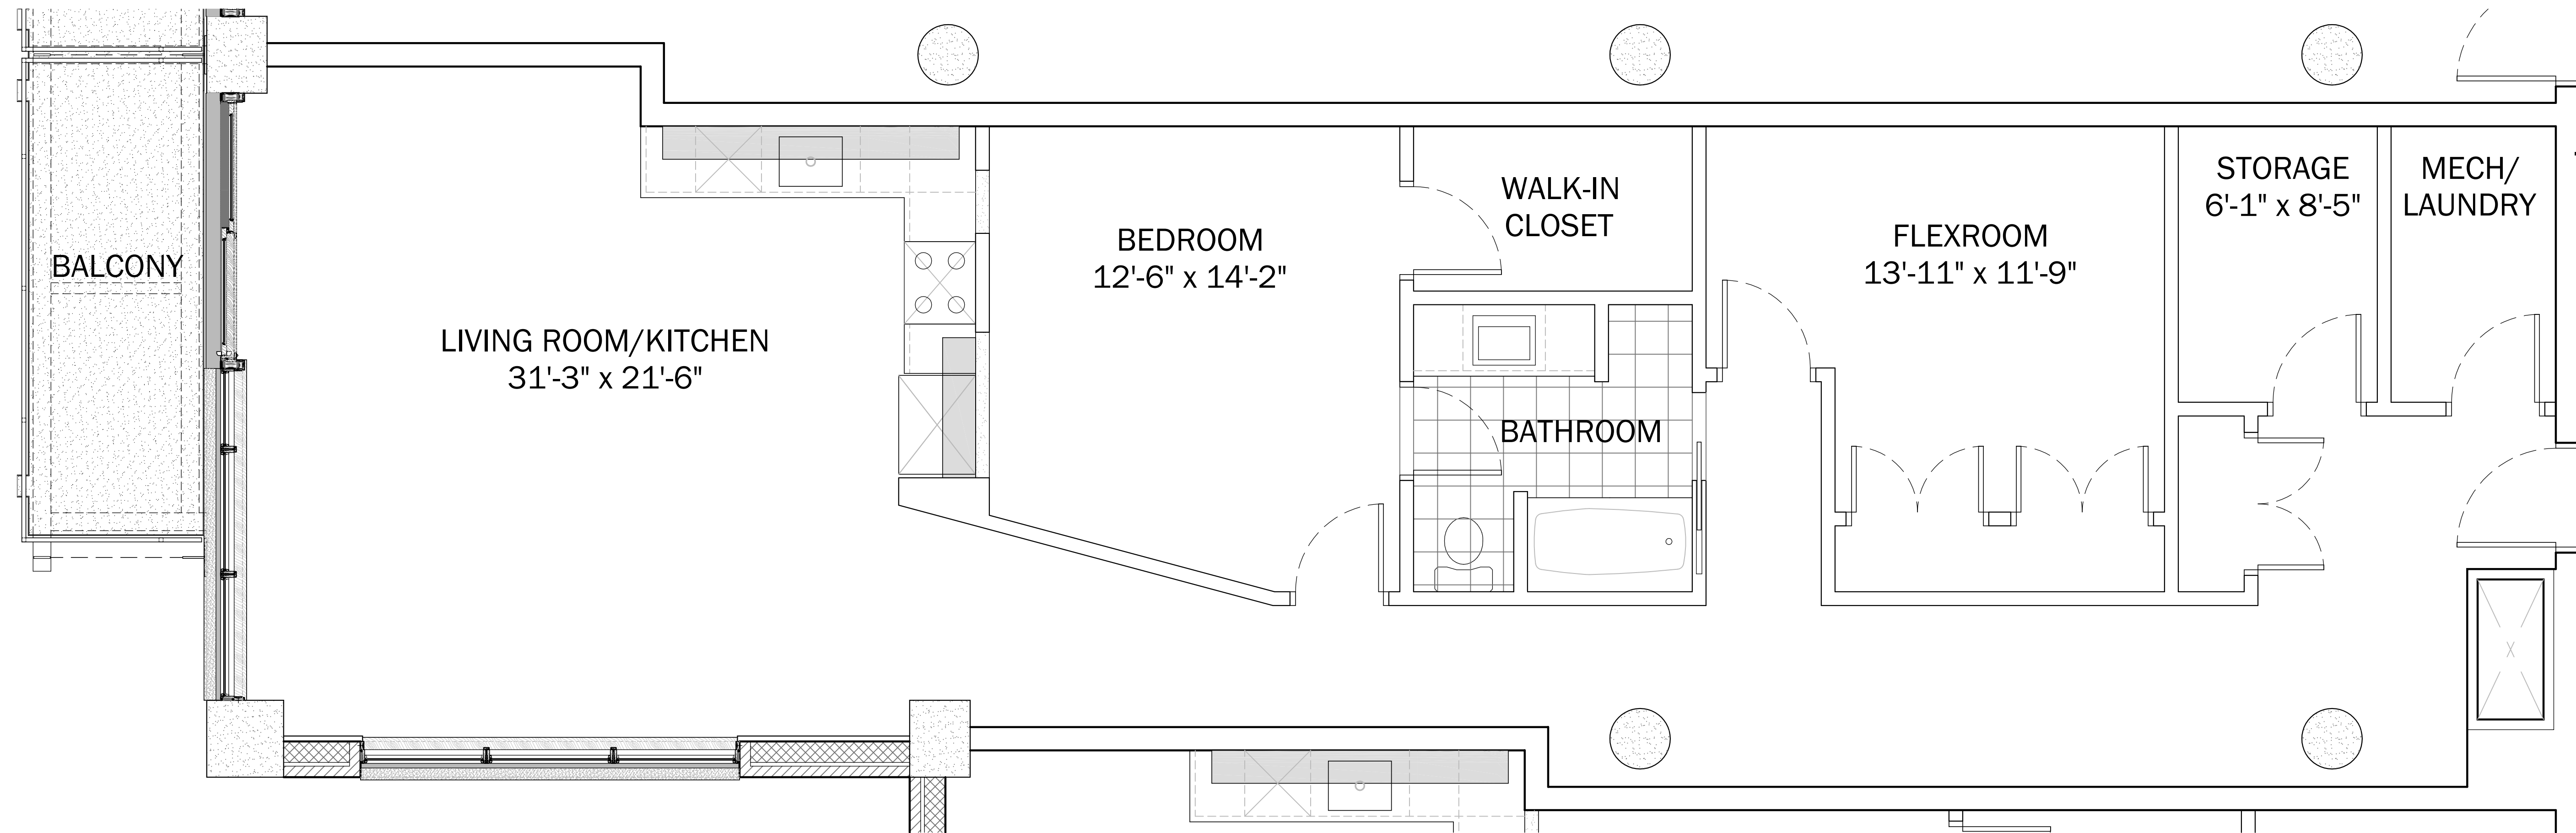

# Unit 402

MI TOWN

UNIT KEYPLAN

NORTH