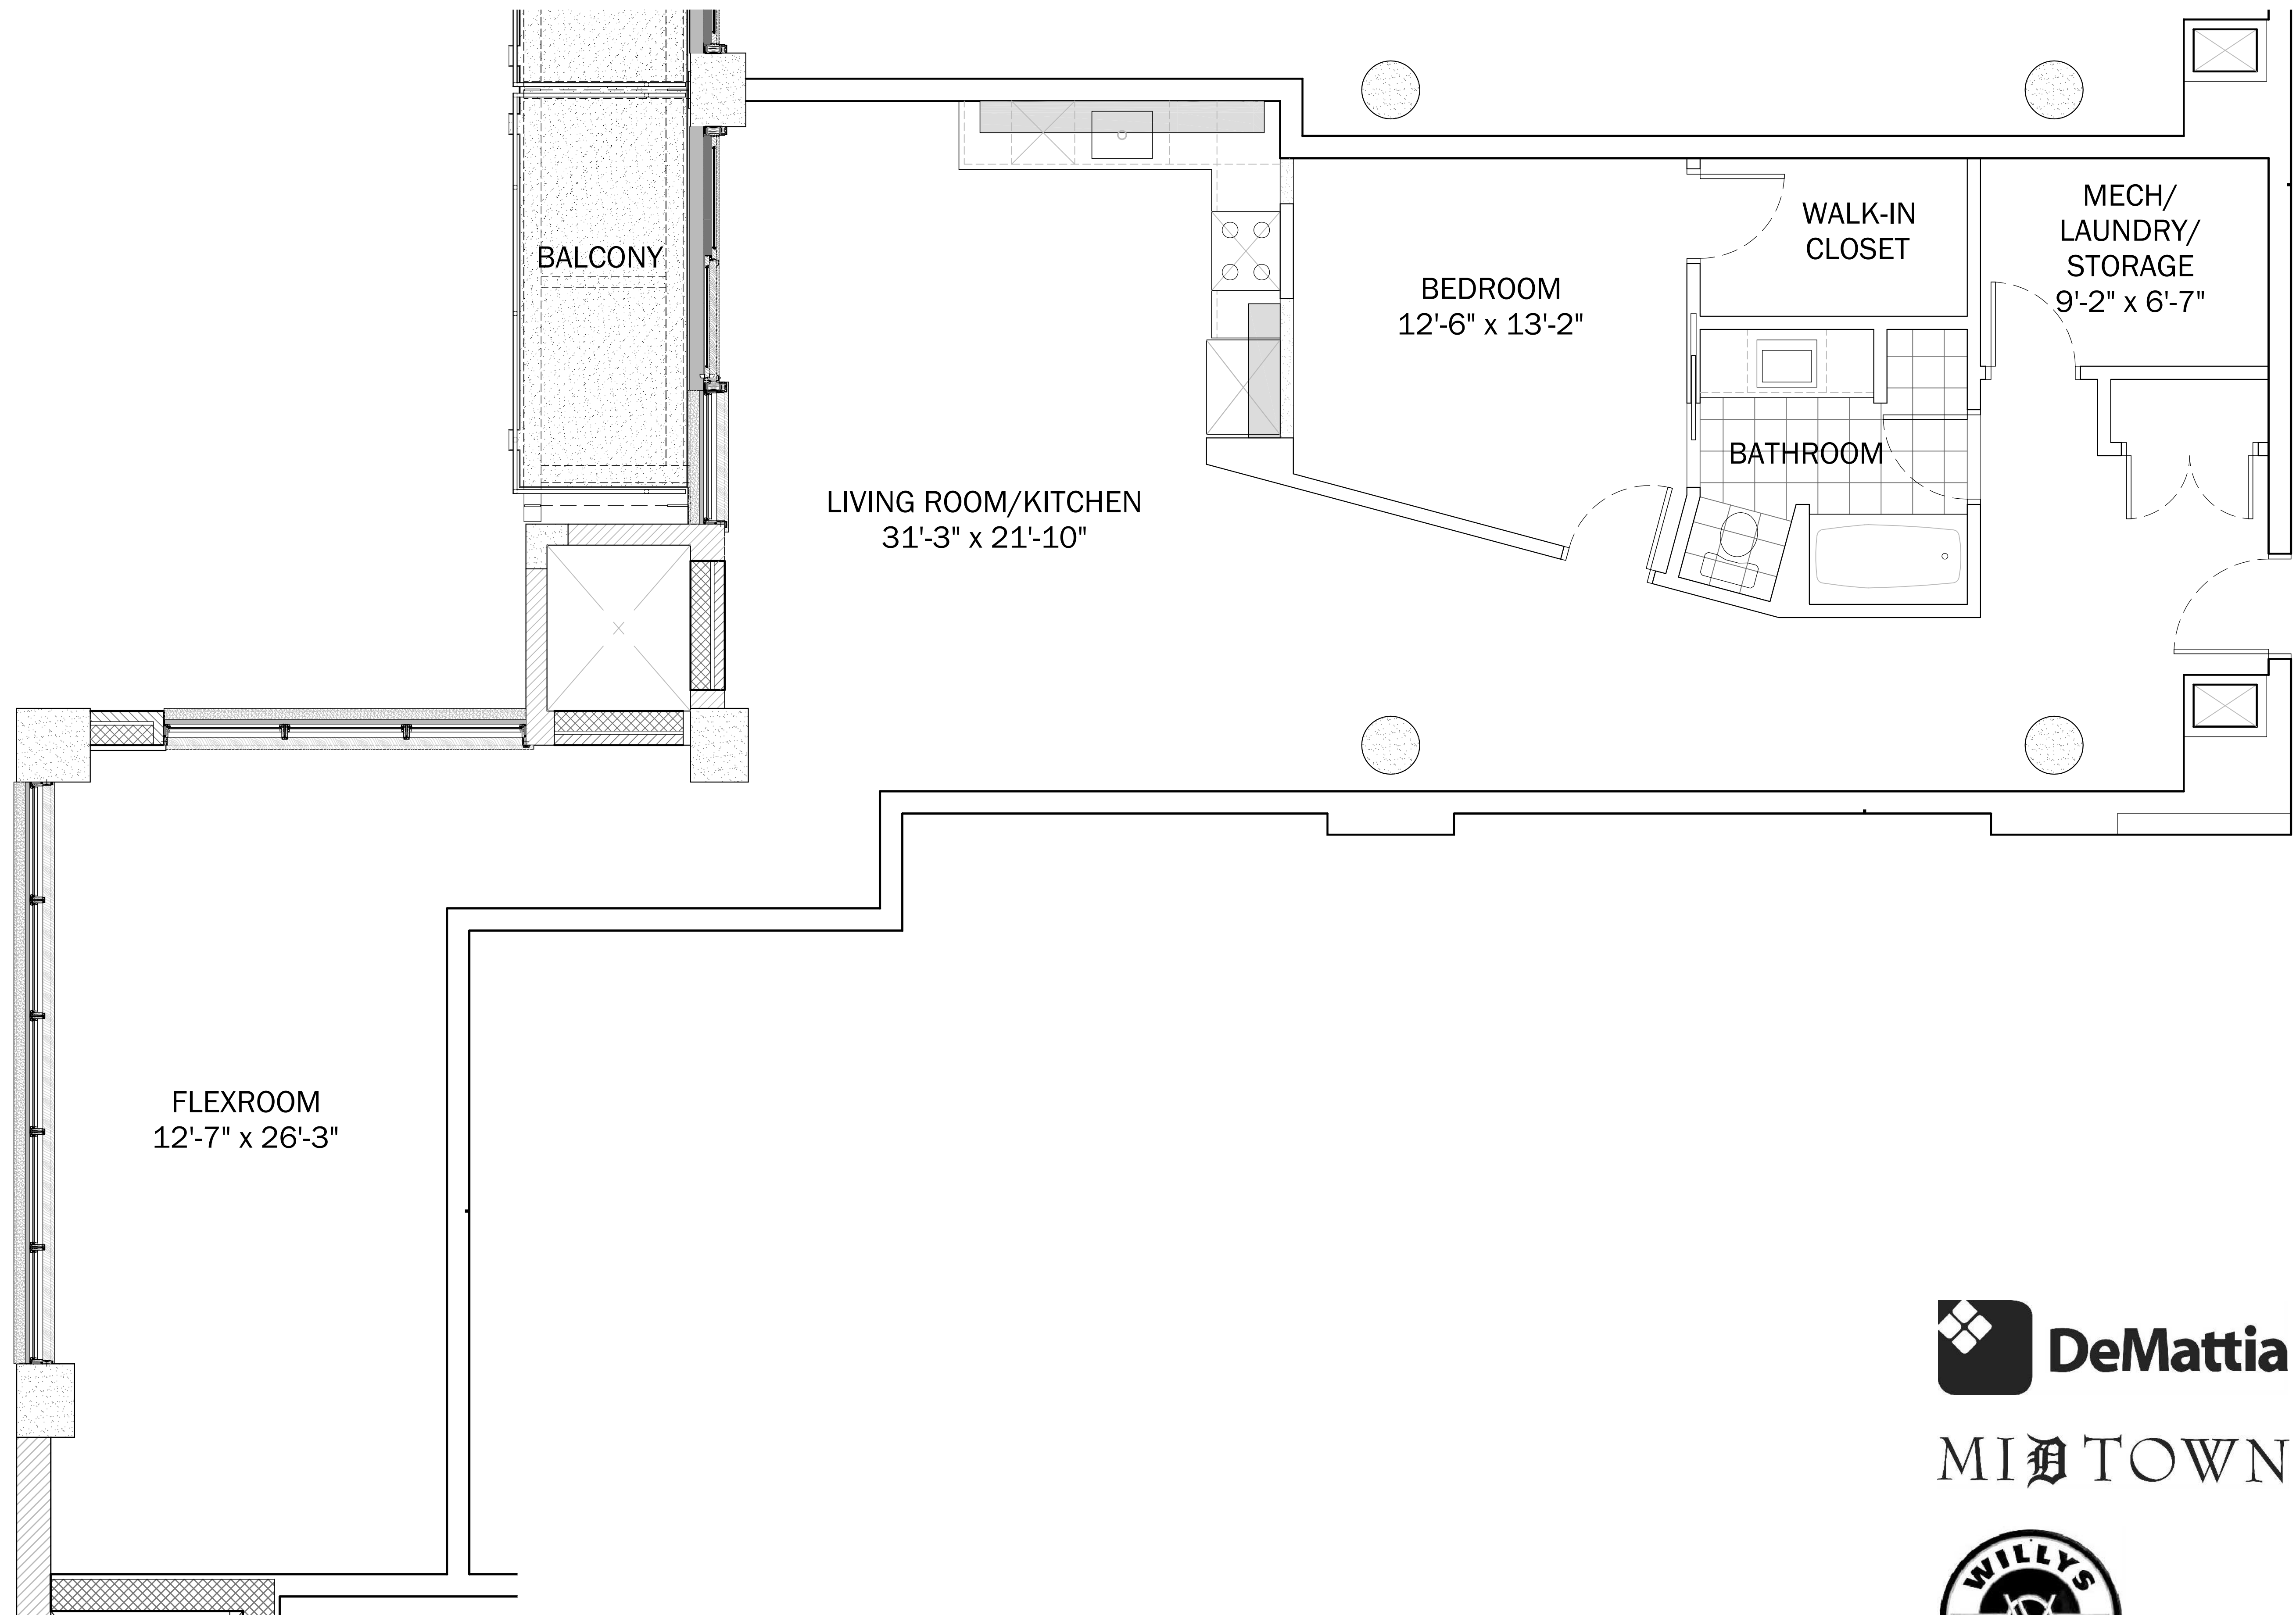

# Unit 405

MI TOWN

UNIT KEYPLAN

NORTH