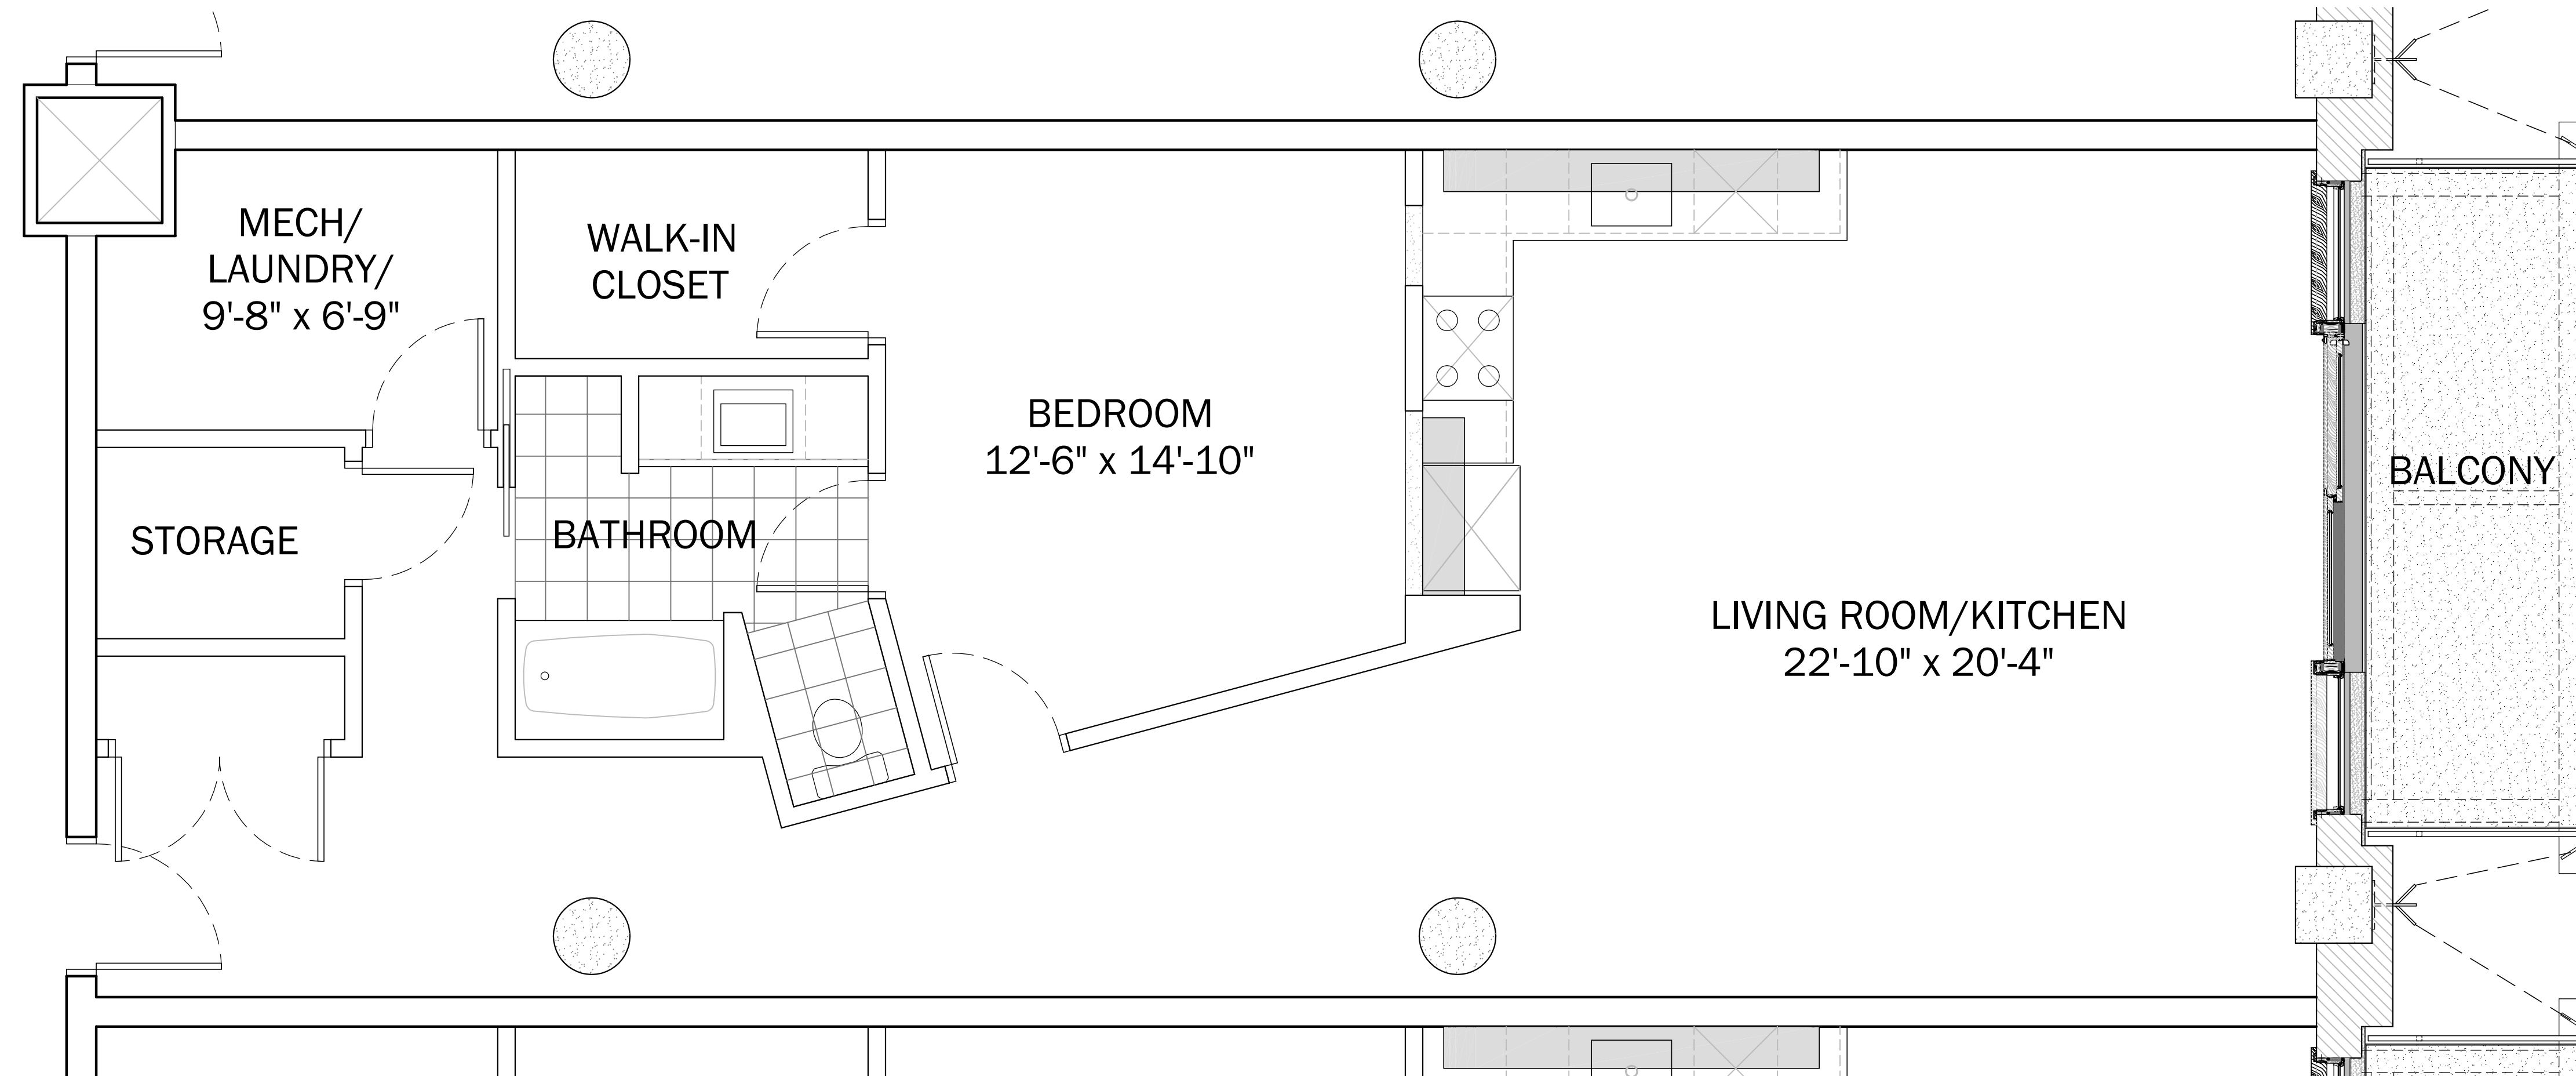

Unit 408

MI TOWN

UNIT KEYPLAN

NORTH